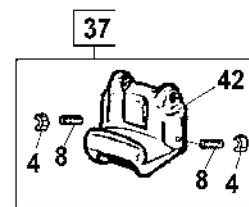

*** = Non Stock Items**
Please, Contact Hennessy for Availability

PEDAL CONTROL

TAV. 5.0

PEDAL CONTROL

TAV. 5.0

Ref	Code	Description
1	*4399996	NUT M4 6S
2	*4399703	TOOTHED WASHER 4,3x8x0,5
3	*4399229	SCREW 6x10 8.8
4	*3001135	SPACER
5	*3007133	PEDAL CONTROL SPRING
6	*3001143	KEEP PLATE
7	*3001138	GASKET
8	*6600977	BOX CAP
9	*4399222	SCREW M4x14
10	*4399127	NUT M3 6S
11	*4399903	WASHER 4 (4,5x12x1,5)
12	*4299223	O-RING 13,94x2,62
13	*2401100	PEDAL
14	*4399954	SCREW M8x20 - 8.8
15	*4399829	WASHER 8 (8,4x16x1,5)
16	*3000961	STICKER
17	*4399122	TOOTHED WASHER 8,4x15x0,8
18	*4399976	NUT M8
19	*3001131	MICROSWITCH CONTROL LEVER
20	*4399998	WASHER 6 (6,4x12x1,6)
21	*4399090	SCREW M6x30 8.8
22	*2001301	HARNESS
23	2001298	HARNESS
24	*3001069	U-BOLT D.19
25	*4399905	SCREW M4x12 8.8
26	*4399995	SELF-TAPPING SCREW 3,5x13
27	*3001139	COVER
28	*3000962	STICKER
29	2001142	MANIPULATOR
30	*3001137	GUARD
31	4599129	MICROSWITCH
32	*4599128	PLATE
33	*4399123	SCREW 3x20
34	*3018175	PEDAL UNIT END COVER

PEDAL CONTROL

TAV. 5.0

35	*4399126	WASHER 3,2x7x0,5
36	*4399044	SCREW 3x12
37	*3000964	STICKER
38	*4399091	SELF-TAPPING SCREW 3,5x13
39	*4599125	COVER
40	*3000965	STICKER
41	*3006791	SWITCH PLASTIC SUPPORT
42	4599221	LEVER SWITCH
43	*3005928	GROUND CABLE PLATE
44	*2001297	HARNESS
45	*6606762	PEDAL UNIT BASE
46	*4399124	SCREW M4x16 8.8
47	*4399860	SCREW M4x40 - 8.8
48	*4599157	DIODE
49	*4599220	TERMINAL BOARD
50	*2001299	CABLE
51	*2001300	CABLE
52	*2005409	PEDAL CONTROL UNIT
53	*3005718	SWITCH COVER
54	4599219	MICROSWITCH
55	*4599128	PLATE
56	*4399045	TOOTHED WASHER 3,2x12x0,5
57	*4594928	EMERGENCY STOP BUTTON D.40
58	*3018179	STICKER

*** = Non Stock Items**
Please, Contact Hennessy for Availability

10

23

9

31

37

44

ACCESSORIES & OPTIONS