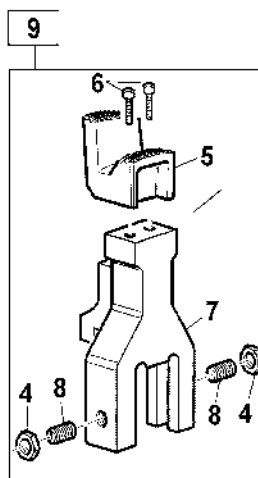

*** = Non Stock Items**
Please, Contact Hennessy for Availability

PEDAL CONTROL

TAV. 5.0

PEDAL CONTROL

TAV. 5.0

Ref	Code	Description
1	*4399996	NUT M4 6S
2	*4399703	TOOTHED WASHER 4,3x8x0,5
3	*4399229	SCREW 6x10 8.8
4	*3001135	SPACER
5	*3007133	PEDAL CONTROL SPRING
6	*3001143	KEEP PLATE
7	*3001138	GASKET
8	*6600977	BOX CAP
9	*4399222	SCREW M4x14
10	*4399127	NUT M3 6S
11	*4399903	WASHER 4 (4,5x12x1,5)
12	*4299223	O-RING 13,94x2,62
13	*2401100	PEDAL
14	*4399954	SCREW M8x20 - 8.8
15	*4399829	WASHER 8 (8,4x16x1,5)
16	*3000961	STICKER
17	*4399122	TOOTHED WASHER 8,4x15x0,8
18	*4399976	NUT M8
19	*3001131	MICROSWITCH CONTROL LEVER
20	*4399998	WASHER 6 (6,4x12x1,6)
21	*4399090	SCREW M6x30 8.8
22	*2001301	HARNESS
23	2001298	HARNESS
24	*3001069	U-BOLT D.19
25	*4399905	SCREW M4x12 8.8
26	*4399995	SELF-TAPPING SCREW 3,5x13
27	*3001139	COVER
28	*3000962	STICKER
29	2001142	MANIPULATOR
30	*3001137	GUARD
31	4599129	MICROSWITCH
32	*4599128	PLATE
33	*4399123	SCREW 3x20
34	*3018175	PEDAL UNIT END COVER

PEDAL CONTROL

TAV. 5.0

35	*4399126	WASHER 3,2x7x0,5
36	*4399044	SCREW 3x12
37	*3000964	STICKER
38	*4399091	SELF-TAPPING SCREW 3,5x13
39	*4599125	COVER
40	*3000965	STICKER
41	*3006791	SWITCH PLASTIC SUPPORT
42	4599221	LEVER SWITCH
43	*3005928	GROUND CABLE PLATE
44	*2001297	HARNESS
45	*6606762	PEDAL UNIT BASE
46	*4399124	SCREW M4x16 8.8
47	*4399860	SCREW M4x40 - 8.8
48	*4599157	DIODE
49	*4599220	TERMINAL BOARD
50	*2001299	CABLE
51	*2001300	CABLE
52	*2005409	PEDAL CONTROL UNIT
53	*3005718	SWITCH COVER
54	4599219	MICROSWITCH
55	*4599128	PLATE
56	*4399045	TOOTHED WASHER 3,2x12x0,5
57	*4594928	EMERGENCY STOP BUTTON D.40
58	*3018179	STICKER

*** = Non Stock Items**
Please, Contact Hennessy for Availability

10

23

9

31

37

44

ACCESSORIES & OPTIONS