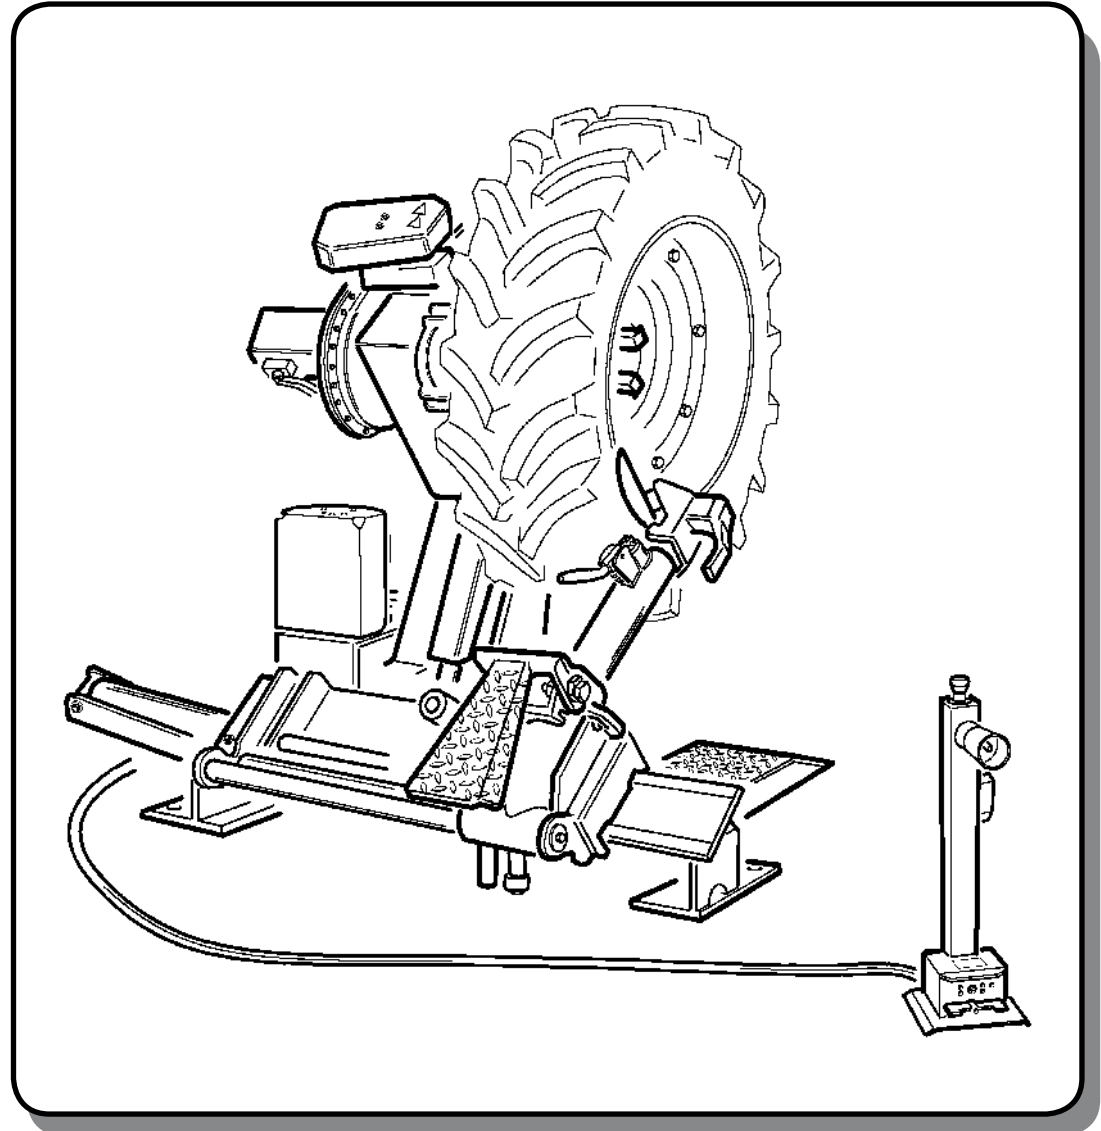

COATS

ORIGINAL SPARE PARTS

CHD-9041 XL

FRAME

TAV. 1.0

FRAME

TAV. 1.0

Ref	Code	Description
1	*7918970	SADDLE
2	*2019219	CHUCK SEALINGS KIT CHD 9041/43 SPLIT
3	*4399192	PIN D.4x36
5	*4399953	SCREW M10x16 8.8
6	*4399378	WASHER D.10 (10,5x21x2) CYLINDER
7	*6601074	COVER
8	*4299307	SCRAPER
9	*3001062	PLATE
10	*4398273	SELF-TAPPING SCREW 5,5x19
11	*4299252	CARRIAGE TERMINAL UNIT
12	*4399322	ELASTIC PIN D.8x32
13	*3001038	SPRING
14	*2000984	EXPELLER
15	*83018909	ARM ROD (2013-Present) (Pre 2013 models *83001004)
16	*4399302	SCREW 14x30 8.8
17	*3001067	WASHER
18	*4395720	SEEGER RING D.24
19	*4399813	WASHER 20 (21x37x3)
20	*3001039	ROLLER
21	*6618162	TOOL ARM
22	*3000114	ARM SPRING
23	*2118167	DOUBLE HOOK PEDAL
24	*3018950	SHORT JACK ECCENTRIC
25	*4397334	SCREW 18x65
26	*4399786	SCREW 10x30
27	*4399967	NUT M10
28	*4399297	SCREW, 8X130
29	*6618883	LONG CYLINDER
30	*3001028	CONNECTING ROD
31	*4399321	ELASTIC PIN D.10x20
32	*2043347RO	FRAME S/551 Pre 9/2017 - 87917300, post 9/2017 - see TCB - 1309
33	*4399323	ELASTIC PIN D.6x18
34	*3001029	BOLT
35	*3011381	HYDR. HOSE 1/4" L=320 HYDRAULIC STOP
36	4197238	VALVE
37	*4197164	ROTATING UNION M/F 1/4"
38	*4199257	NIPPLE MM.1/4" H=7,5 mm.