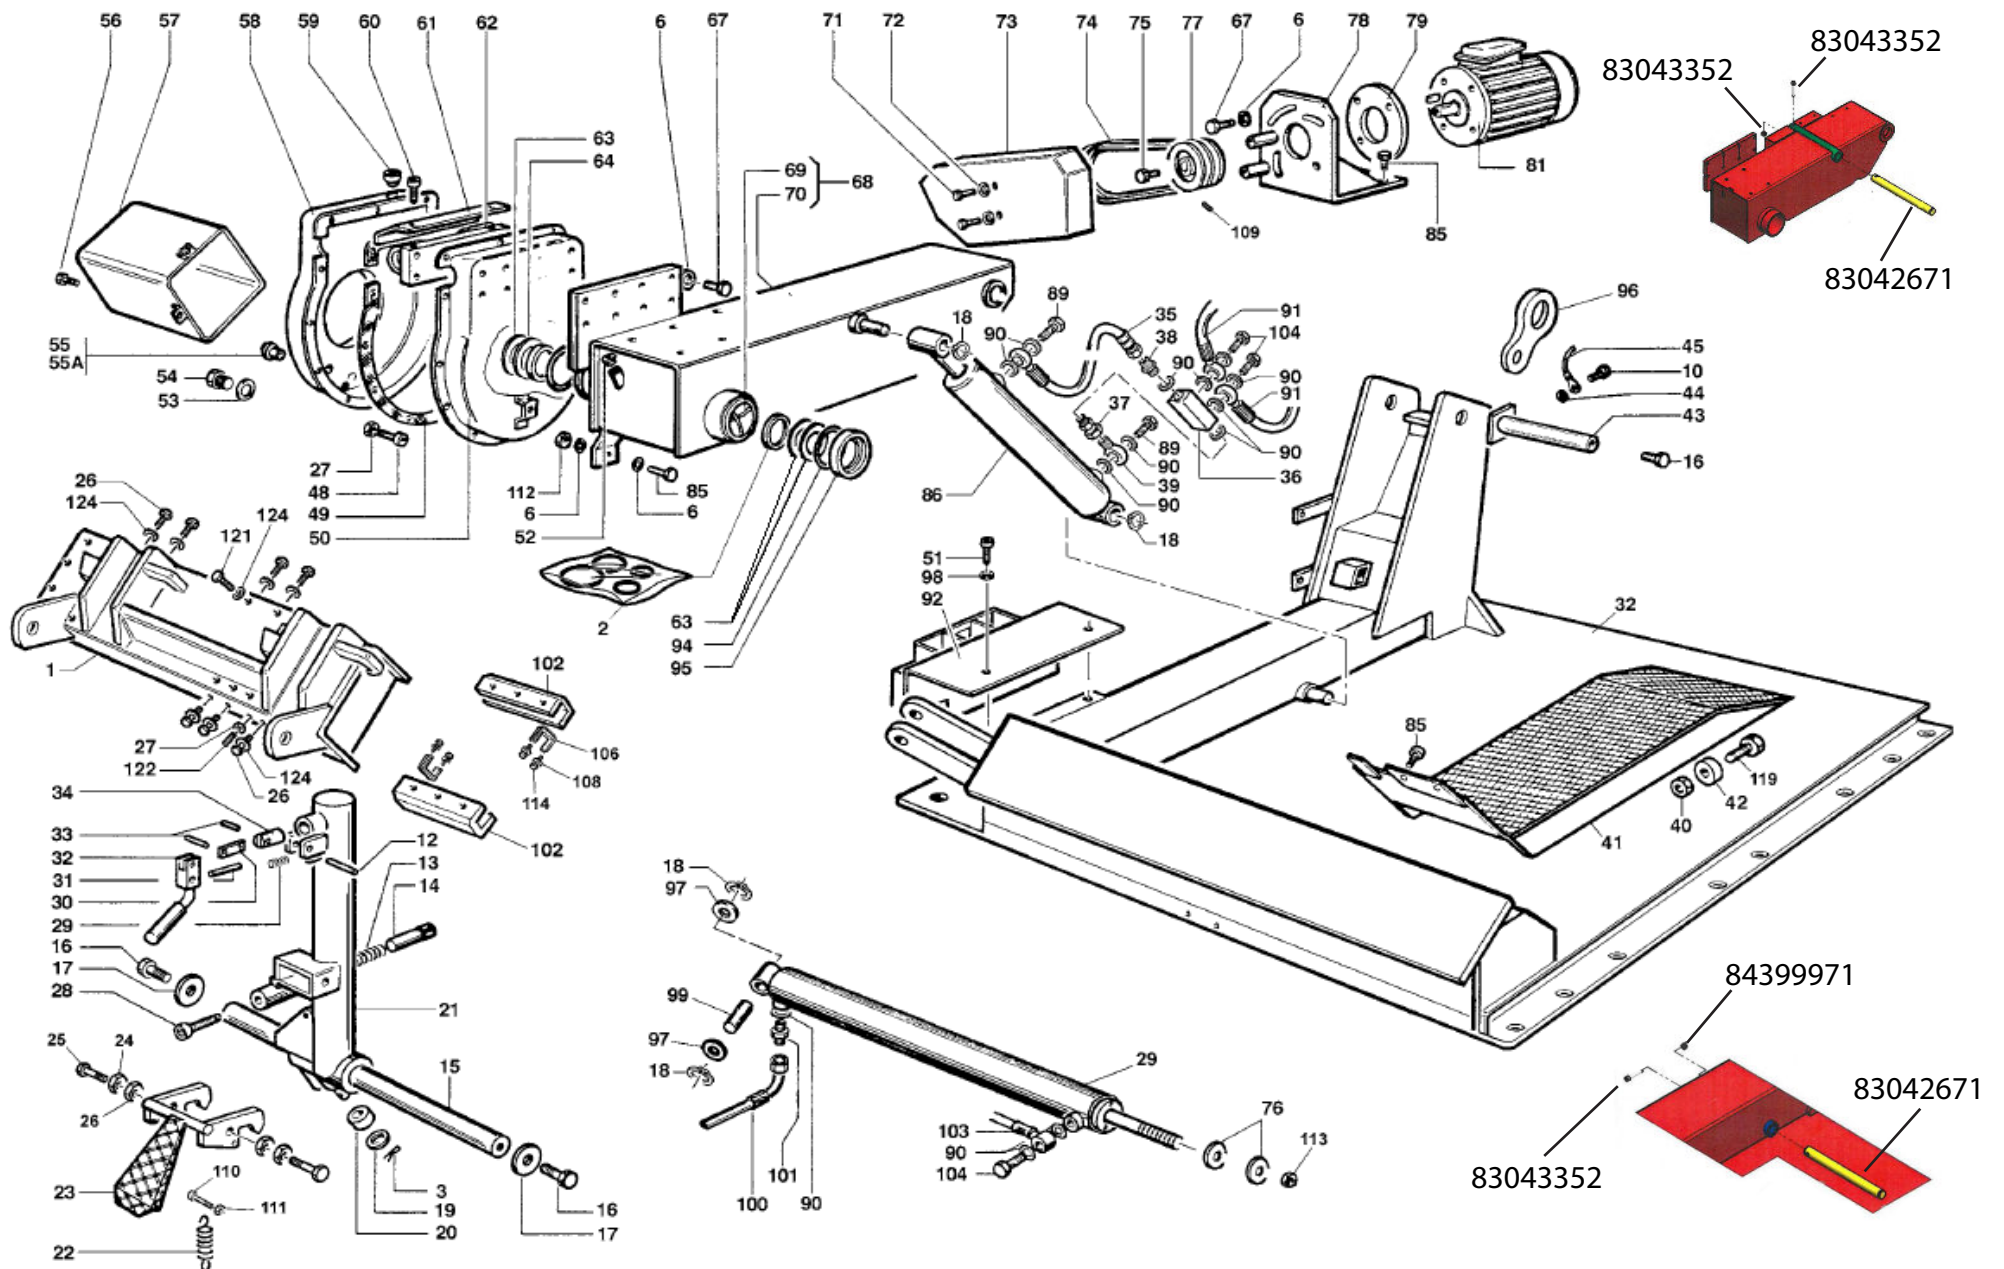

COATS

ORIGINAL SPARE PARTS

CHD-9041 XL

FRAME

TAV. 1.0

FRAME

TAV. 1.0

Ref	Code	Description
1	*7918970	SADDLE
2	*2019219	CHUCK SEALINGS KIT CHD 9041/43 SPLIT
3	*4399192	PIN D.4x36
5	*4399953	SCREW M10x16 8.8
6	*4399378	WASHER D.10 (10,5x21x2) CYLINDER
7	*6601074	COVER
8	*4299307	SCRAPER
9	*3001062	PLATE
10	*4398273	SELF-TAPPING SCREW 5,5x19
11	*4299252	CARRIAGE TERMINAL UNIT
12	*4399322	ELASTIC PIN D.8x32
13	*3001038	SPRING
14	*2000984	EXPELLER
15	*83018909	ARM ROD (2013-Present) (Pre 2013 models *83001004)
16	*4399302	SCREW 14x30 8.8
17	*3001067	WASHER
18	*4395720	SEEGER RING D.24
19	*4399813	WASHER 20 (21x37x3)
20	*3001039	ROLLER
21	*6618162	TOOL ARM
22	*3000114	ARM SPRING
23	*2118167	DOUBLE HOOK PEDAL
24	*3018950	SHORT JACK ECCENTRIC
25	*4397334	SCREW 18x65
26	*4399786	SCREW 10x30
27	*4399967	NUT M10
28	*4399297	SCREW, 8X130
29	*6618883	LONG CYLINDER
30	*3001028	CONNECTING ROD
31	*4399321	ELASTIC PIN D.10x20
32	*2043347RO	FRAME S/551 Pre 9/2017 - 87917300, post 9/2017 - see TCB - 1309
33	*4399323	ELASTIC PIN D.6x18
34	*3001029	BOLT
35	*3011381	HYDR. HOSE 1/4" L=320 HYDRAULIC STOP
36	4197238	VALVE
37	*4197164	ROTATING UNION M/F 1/4"
38	*4199257	NIPPLE MM.1/4" H=7,5 mm.