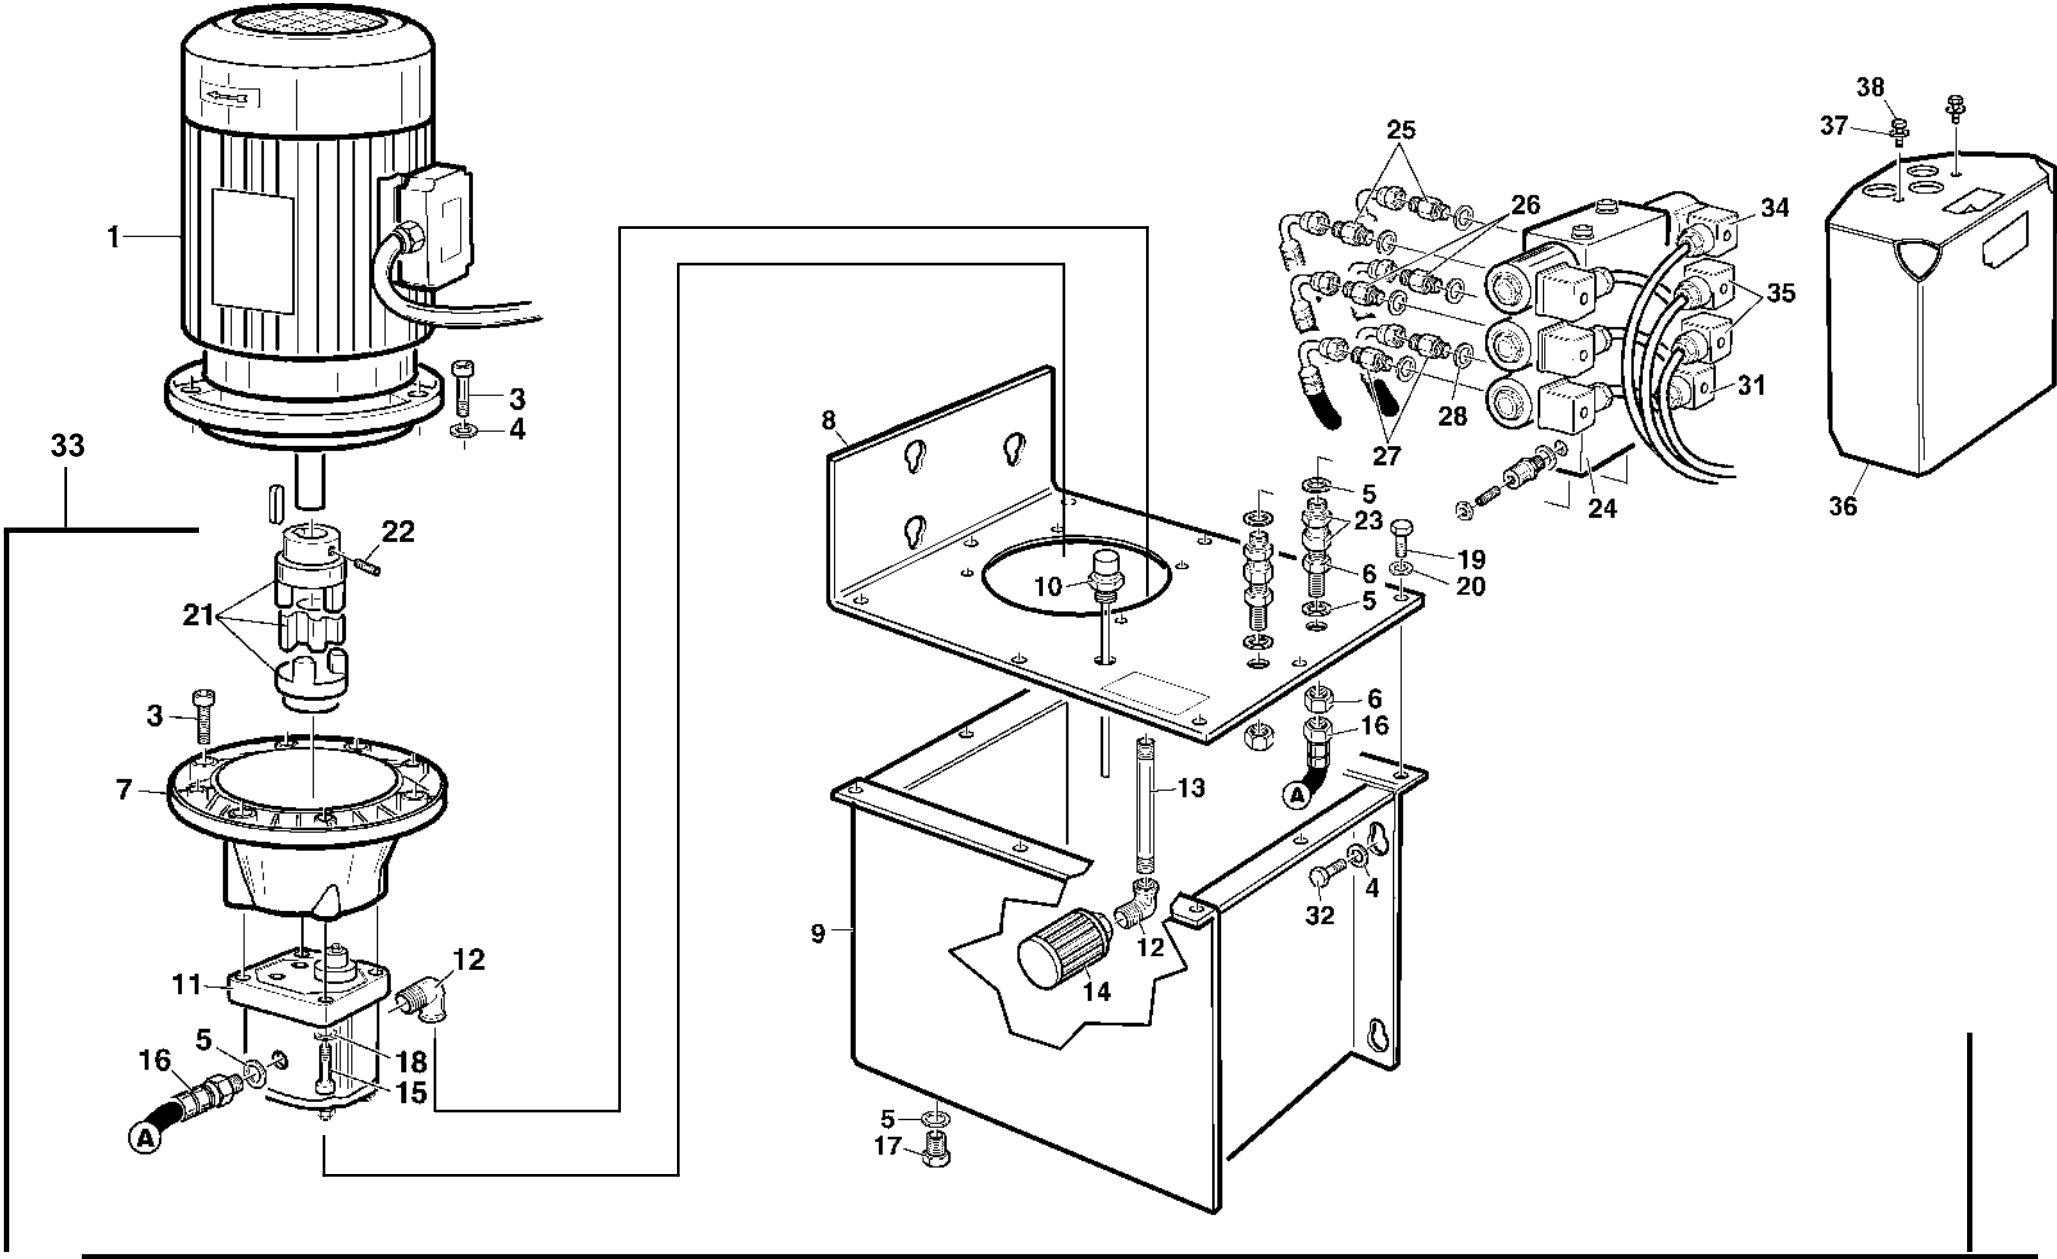

POWER UNIT

TAV. 3.0

POWER UNIT

TAV. 3.0

1	*4594305	MOTOR 3PH 200-240/345-415V 50/60HZ
	*4592056	MOTOR 3PH 415V - 50HZ - 1.5HP
3	4399956	SCREW 10x25 12.9
4	*4399378	WASHER D.10 (10,5x21x2)
5	*4198598	COPPER WASHER 3/8" 17x23x1,5
6	*4197600	UNION 3/8"
7	*4197872	FLANGE GR.80 D.200 HL5L
8	*6609758	TANK COVER
9	*6609757	TANK
10	*3010652	OIL LEVEL PLUG
11	*4197254	PUMP GR.1 4 LT.
12	*4197240	UNION 90' MF 3/8"
13	*4197239	UNION 3/8" F L100
14	*4197241	OIL FILTER
15	*4399299	SCREW 6x30 8.8
16	*3009760	HOSE 3/8" L=370
17	*4196747	CAP 3/8"
18	*4399998	WASHER 6 (6,4x12x1,6)
19	*4399305	SCREW M8x12 8.8
20	*4399829	WASHER 8 (8,4x16x1,5)
21	*4197873	FLEXIBLE COUPLING
22	*4399121	SCREW 6x6
23	*4197621	O-RING 45' FF 3/8"
24	2012881	MULTIPLE BASE + SOLENOID VALVE
25	*3004989	NIPPLE MM 1/4" H.18mm.
26	*3001372	NIPPLE 1/4" H.12mm.
27	*4199257	NIPPLE MM.1/4" H=7,5 mm.
28	*4399256	WASHER 1/4" D.13x19x1,5
31	4197106	RELIEF SIMPLE SOLENOID VALVE
32	*4399953	SCREW M10x16 8.8
33	*2009727	HYDRAULIC UNIT

* = Non Stock Items
Please, Contact Hennessy for Availability