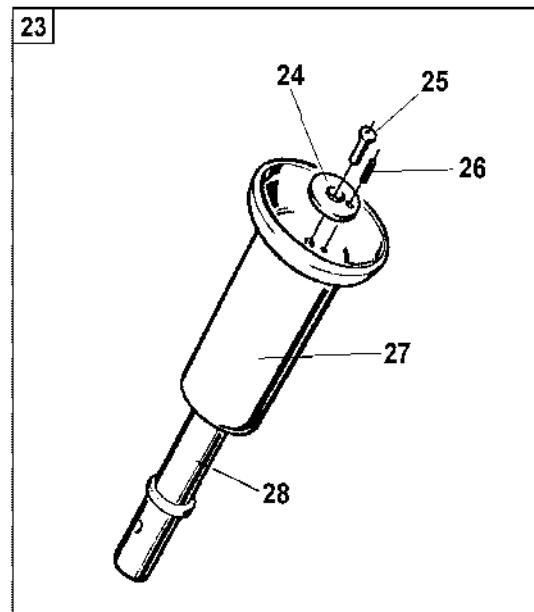

*** = Non Stock Items**
Please, Contact Hennessy for Availability

PEDAL CONTROL

TAV. 5.0

PEDAL CONTROL

TAV. 5.0

Ref	Code	Description
1	*4399996	NUT M4 6S
2	*4399703	TOOTHED WASHER 4,3x8x0,5
3	*4399229	SCREW 6x10 8.8
4	*3001135	SPACER
5	*3007133	PEDAL CONTROL SPRING
6	*3001143	KEEP PLATE
7	*3001138	GASKET
8	*6600977	BOX CAP
9	*4399222	SCREW M4x14
10	*4399127	NUT M3 6S
11	*4399903	WASHER 4 (4,5x12x1,5)
12	*4299223	O-RING 13,94x2,62
13	*2401100	PEDAL
14	*4399954	SCREW M8x20 - 8.8
15	*4399829	WASHER 8 (8,4x16x1,5)
16	*3000961	STICKER
17	*4399122	TOOTHED WASHER 8,4x15x0,8
18	*4399976	NUT M8
19	*3001131	MICROSWITCH CONTROL LEVER
20	*4399998	WASHER 6 (6,4x12x1,6)
21	*4399090	SCREW M6x30 8.8
22	*2001301	HARNESS
23	2001298	HARNESS
24	*3001069	U-BOLT D.19
25	*4399905	SCREW M4x12 8.8
26	*4399995	SELF-TAPPING SCREW 3,5x13
27	*3001139	COVER
28	*3000962	STICKER
29	2001142	MANIPULATOR
30	*3001137	GUARD
31	4599129	MICROSWITCH
32	*4599128	PLATE
33	*4399123	SCREW 3x20
34	*3018175	PEDAL UNIT END COVER

PEDAL CONTROL

TAV. 5.0

35	*4399126	WASHER 3,2x7x0,5
36	*4399044	SCREW 3x12
37	*3000964	STICKER
38	*4399091	SELF-TAPPING SCREW 3,5x13
39	*4599125	COVER
40	*3000965	STICKER
41	*3006791	SWITCH PLASTIC SUPPORT
42	4599221	LEVER SWITCH
43	*3005928	GROUND CABLE PLATE
44	*2001297	HARNESS
45	*6606762	PEDAL UNIT BASE
46	*4399124	SCREW M4x16 8.8
47	*4399860	SCREW M4x40 - 8.8
48	*4599157	DIODE
49	*4599220	TERMINAL BOARD
50	*2001299	CABLE
51	*2001300	CABLE
52	*2005409	PEDAL CONTROL UNIT
53	*3005718	SWITCH COVER
54	4599219	MICROSWITCH
55	*4599128	PLATE
56	*4399045	TOOTHED WASHER 3,2x12x0,5
57	*4594928	EMERGENCY STOP BUTTON D.40
58	*3018179	STICKER

*** = Non Stock Items**
Please, Contact Hennessy for Availability

10

23

9

31

37

44

ACCESSORIES & OPTIONS