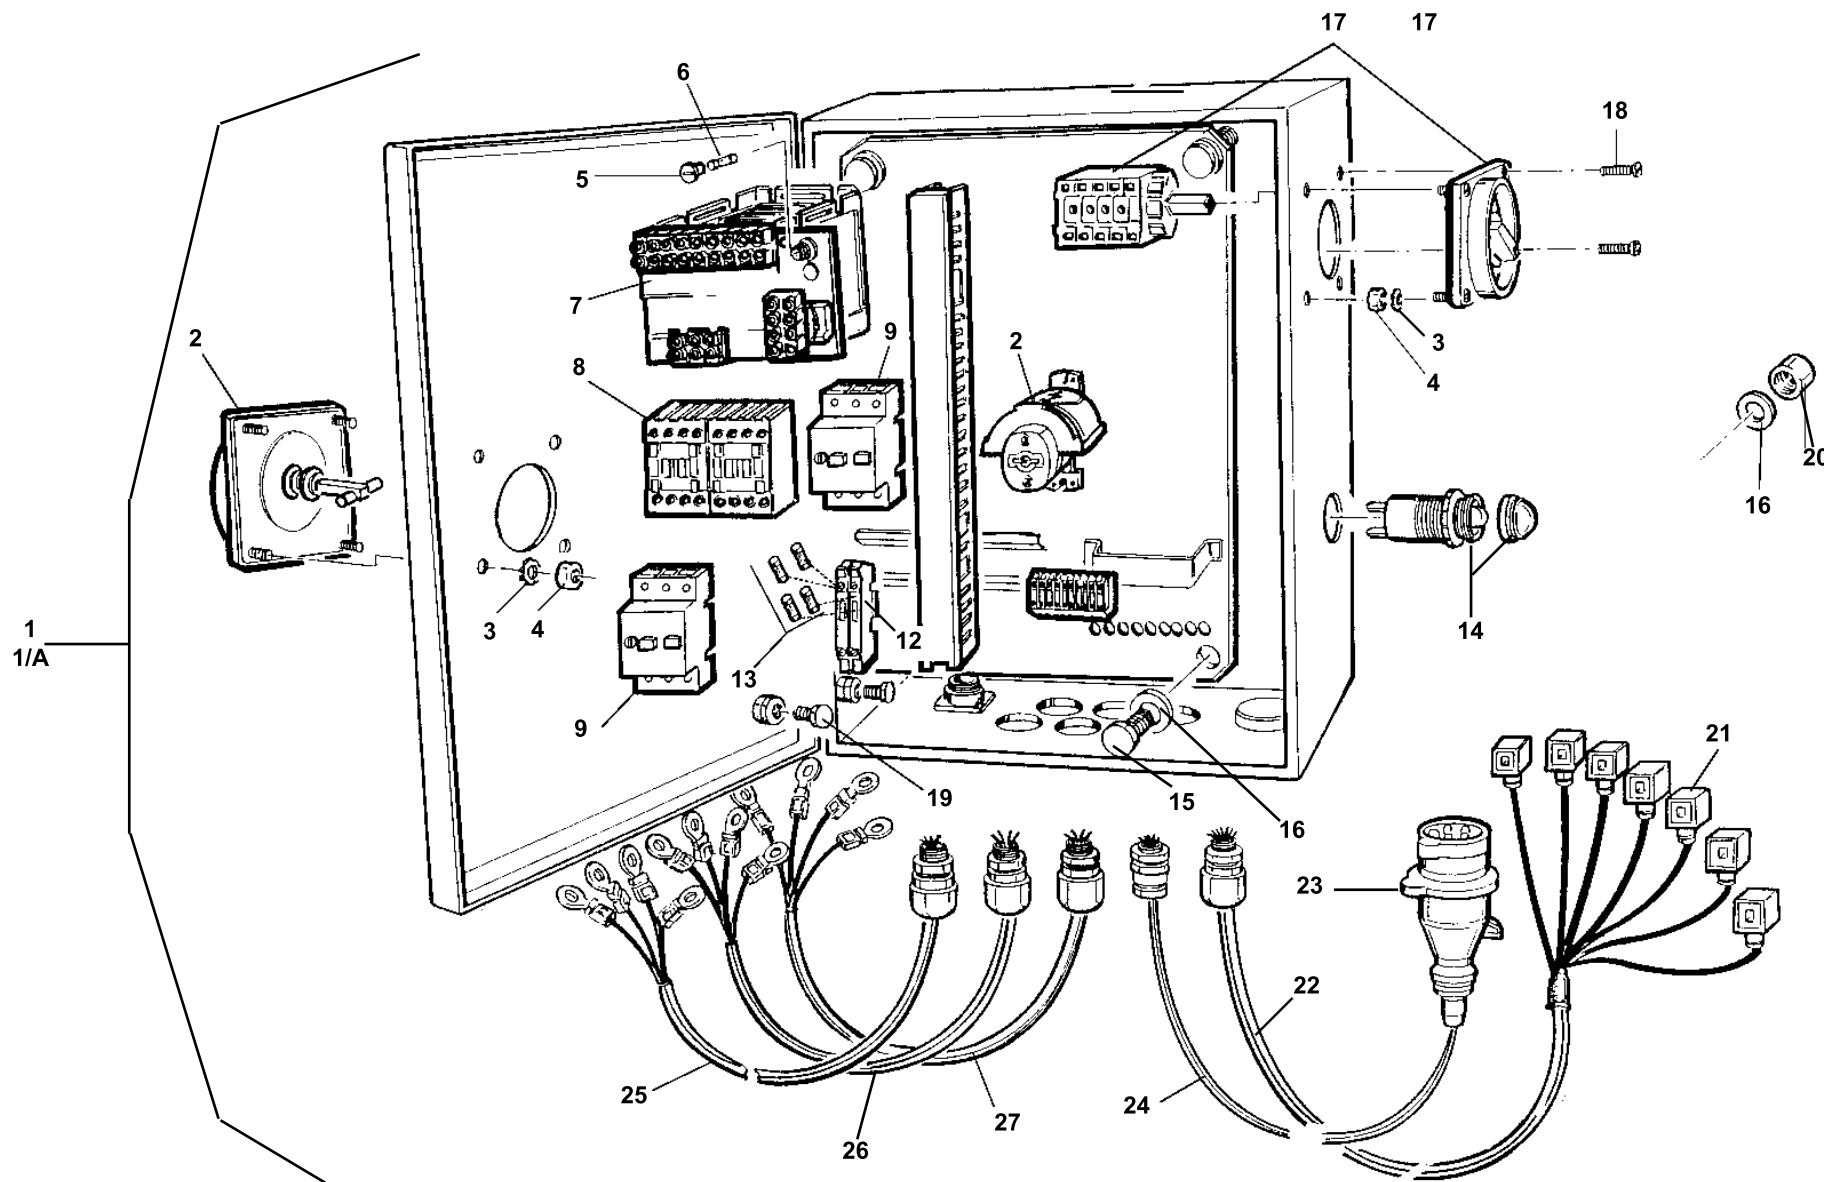

***= Non Stock Items**
Please, Contact Hennessy for Availability

ELECTRIC PANEL

TAV. 4.0

ELECTRIC PANEL

TAV. 4.0

Ref	Code	Description
1	*2005408	ELECTR. UNIT 3PH 50HZ CE
1A	*2008644	ELECTR. UNIT 3PH 60HZ CE
2	*4599153	CONTROL UNIT SWITCH
3	*4399703	TOOTHED WASHER 4,3x8x0,5
4	*4399996	NUT M4 6S
5	*4599154	FUSE CAP
6	*4597707	FUSE 3,15A 5x20 F 250V.
7	*4599158	TRANSFORMER
8	*4599148	ELECTROMAGNETIC SWITCH
9	*4597932	CIRCUIT BREAKER 10-16A
	*4597986	CIRCUIT BREAKER 6A - 415V
12	*4597985	FUSE-HOLDER
13	*4597984	FUSE 1 A 5x20 T 250V.
14	*4599160	PILOT LAMP
15	*4399305	SCREW M8x12 8.8
16	*4399829	WASHER 8 (8,4x16x1,5)
17	*4597897	POLE CHANGE SWITCH
18	*4399092	SCREW 4x12 4.8
19	*4399299	SCREW 6x30 8.8
20	*4399976	NUT M8
21	*4599166	CONNECTOR
22	*2001285	HARNESS
23	*4598058	ELECTRICAL PLUG 3PH 16A
24	*2000519	3 PHASE LEAD CABLE
25	*2001287	HARNESS
26	*2001286	HARNESS
27	*2001284	HARNESS

*** = Non Stock Items**
Please, Contact Hennessy for Availability

PEDAL CONTROL

TAV. 5.0

PEDAL CONTROL

TAV. 5.0

Ref	Code	Description
1	*4399996	NUT M4 6S
2	*4399703	TOOTHED WASHER 4,3x8x0,5
3	*4399229	SCREW 6x10 8.8
4	*3001135	SPACER
5	*3007133	PEDAL CONTROL SPRING
6	*3001143	KEEP PLATE
7	*3001138	GASKET
8	*6600977	BOX CAP
9	*4399222	SCREW M4x14
10	*4399127	NUT M3 6S
11	*4399903	WASHER 4 (4,5x12x1,5)
12	*4299223	O-RING 13,94x2,62
13	*2401100	PEDAL
14	*4399954	SCREW M8x20 - 8.8
15	*4399829	WASHER 8 (8,4x16x1,5)
16	*3000961	STICKER
17	*4399122	TOOTHED WASHER 8,4x15x0,8
18	*4399976	NUT M8
19	*3001131	MICROSWITCH CONTROL LEVER
20	*4399998	WASHER 6 (6,4x12x1,6)
21	*4399090	SCREW M6x30 8.8
22	*2001301	HARNESS
23	2001298	HARNESS
24	*3001069	U-BOLT D.19
25	*4399905	SCREW M4x12 8.8
26	*4399995	SELF-TAPPING SCREW 3,5x13
27	*3001139	COVER
28	*3000962	STICKER
29	2001142	MANIPULATOR
30	*3001137	GUARD
31	4599129	MICROSWITCH
32	*4599128	PLATE
33	*4399123	SCREW 3x20
34	*3018175	PEDAL UNIT END COVER