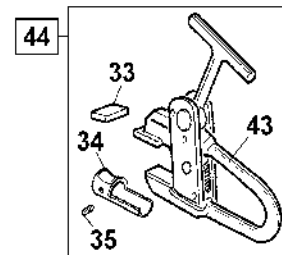

*** = Non Stock Items**
Please, Contact Hennessy for Availability

PEDAL CONTROL

TAV. 5.0

PEDAL CONTROL

TAV. 5.0

Ref	Code	Description
1	*4399996	NUT M4 6S
2	*4399703	TOOTHED WASHER 4,3x8x0,5
3	*4399229	SCREW 6x10 8.8
4	*3001135	SPACER
5	*3007133	PEDAL CONTROL SPRING
6	*3001143	KEEP PLATE
7	*3001138	GASKET
8	*6600977	BOX CAP
9	*4399222	SCREW M4x14
10	*4399127	NUT M3 6S
11	*4399903	WASHER 4 (4,5x12x1,5)
12	*4299223	O-RING 13,94x2,62
13	*2401100	PEDAL
14	*4399954	SCREW M8x20 - 8.8
15	*4399829	WASHER 8 (8,4x16x1,5)
16	*3000961	STICKER
17	*4399122	TOOTHED WASHER 8,4x15x0,8
18	*4399976	NUT M8
19	*3001131	MICROSWITCH CONTROL LEVER
20	*4399998	WASHER 6 (6,4x12x1,6)
21	*4399090	SCREW M6x30 8.8
22	*2001301	HARNESS
23	2001298	HARNESS
24	*3001069	U-BOLT D.19
25	*4399905	SCREW M4x12 8.8
26	*4399995	SELF-TAPPING SCREW 3,5x13
27	*3001139	COVER
28	*3000962	STICKER
29	2001142	MANIPULATOR
30	*3001137	GUARD
31	4599129	MICROSWITCH
32	*4599128	PLATE
33	*4399123	SCREW 3x20
34	*3018175	PEDAL UNIT END COVER

PEDAL CONTROL

TAV. 5.0

35	*4399126	WASHER 3,2x7x0,5
36	*4399044	SCREW 3x12
37	*3000964	STICKER
38	*4399091	SELF-TAPPING SCREW 3,5x13
39	*4599125	COVER
40	*3000965	STICKER
41	*3006791	SWITCH PLASTIC SUPPORT
42	4599221	LEVER SWITCH
43	*3005928	GROUND CABLE PLATE
44	*2001297	HARNESS
45	*6606762	PEDAL UNIT BASE
46	*4399124	SCREW M4x16 8.8
47	*4399860	SCREW M4x40 - 8.8
48	*4599157	DIODE
49	*4599220	TERMINAL BOARD
50	*2001299	CABLE
51	*2001300	CABLE
52	*2005409	PEDAL CONTROL UNIT
53	*3005718	SWITCH COVER
54	4599219	MICROSWITCH
55	*4599128	PLATE
56	*4399045	TOOTHED WASHER 3,2x12x0,5
57	*4594928	EMERGENCY STOP BUTTON D.40
58	*3018179	STICKER

*** = Non Stock Items**
Please, Contact Hennessy for Availability

10

23

9

31

37

44

ACCESSORIES & OPTIONS