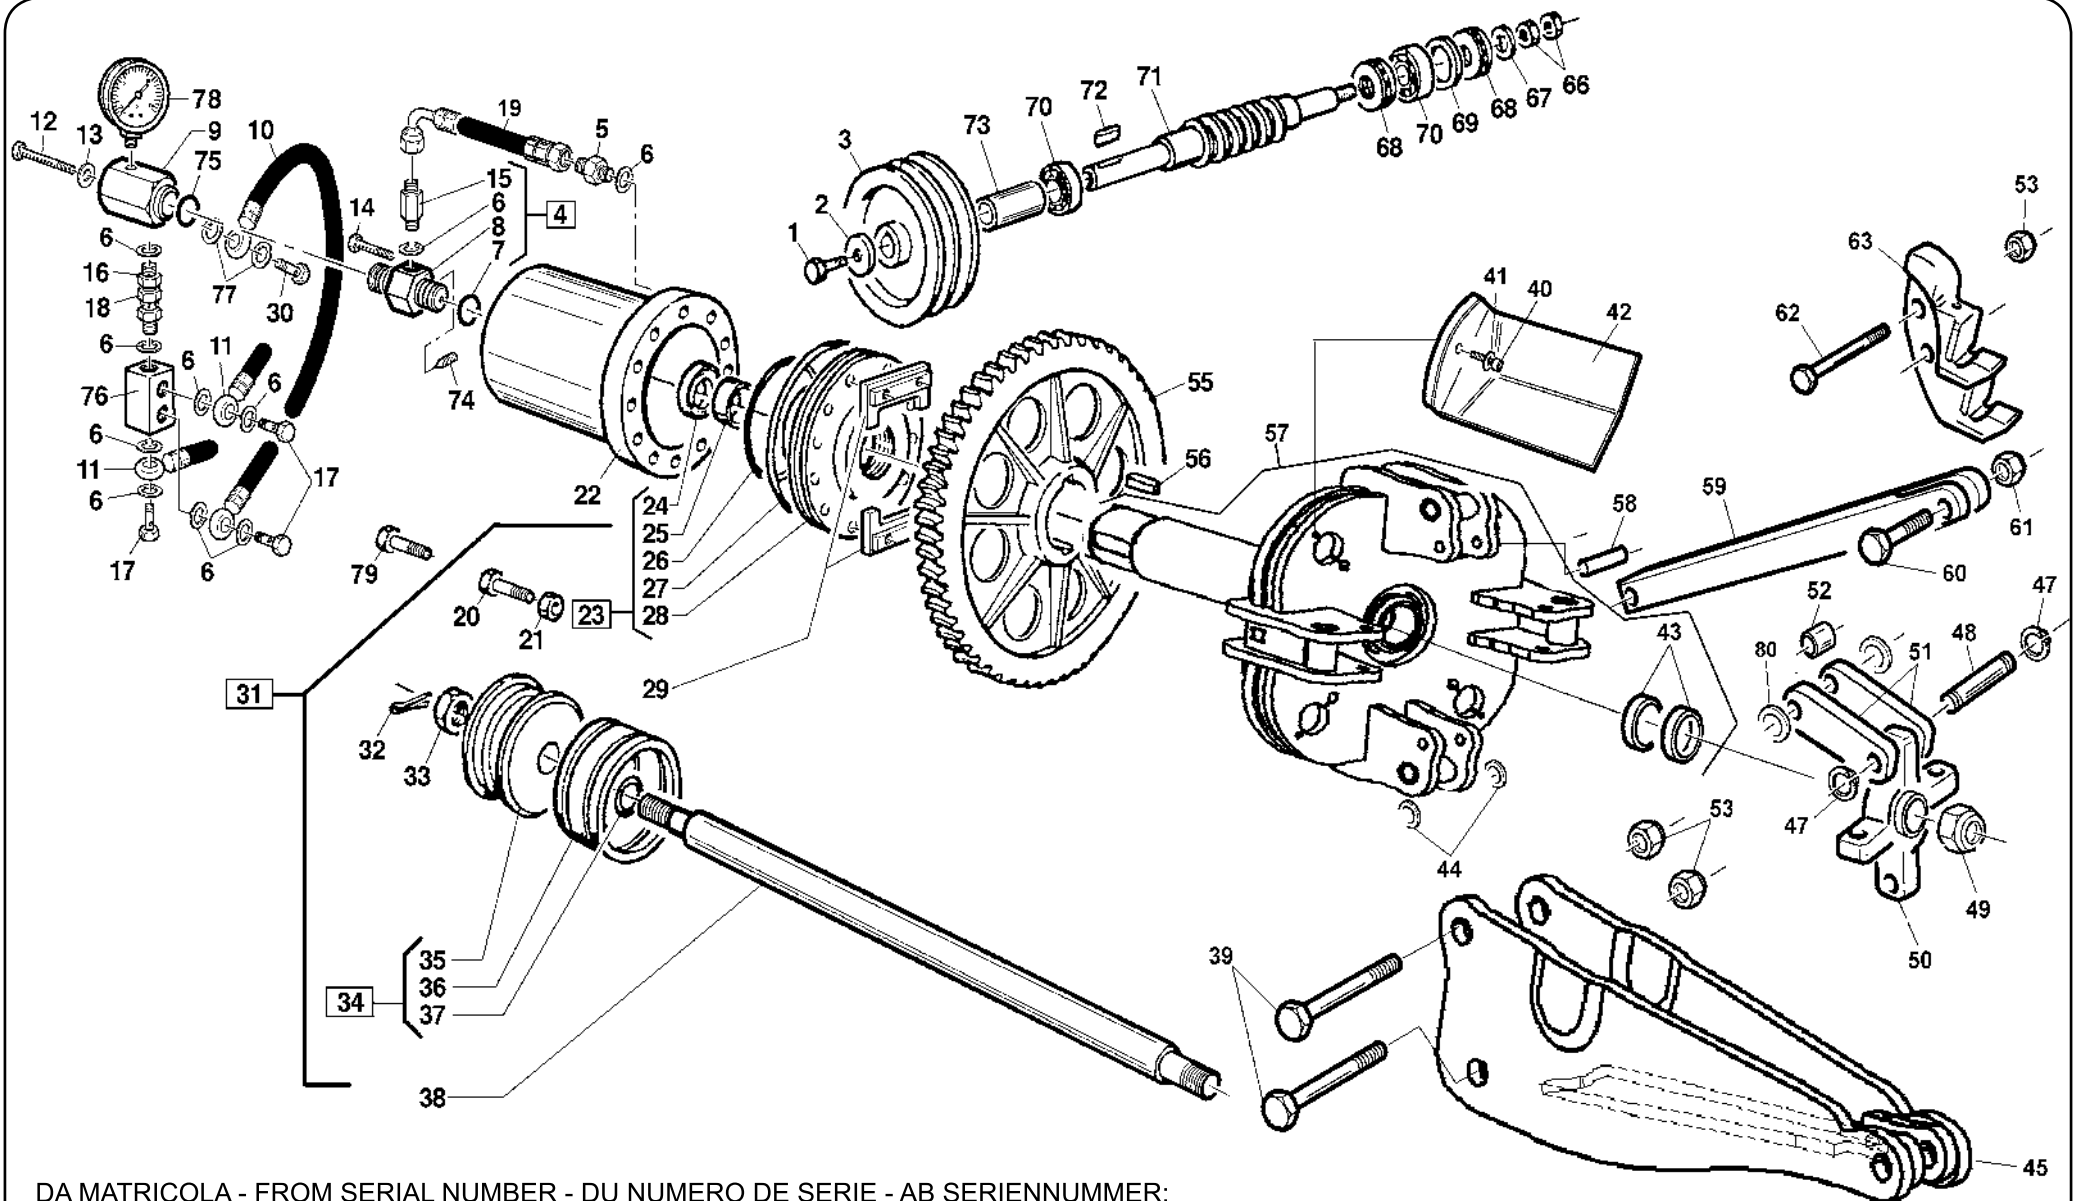

SELF-CENTERING CHUCK

TAV. 2.1

DA MATRICOLA - FROM SERIAL NUMBER - DU NUMERO DE SERIE - AB SERIENNUMMER:

GAE 1205450

SELF-CENTERING CHUCK

TAV. 2.1

Ref	Code	Description
1	*4399953	SCREW M10x16 8.8
2	*3001068	WASHER D.10,5x40x5
3	*3001052	DRIVEN PULLEY
4	*2001046	PIN
5	*3001372	NIPPLE 1/4" H.12mm.
6	*4399256	WASHER 1/4" D.13x19x1,5
7	4299241	O-RING 23,40x3,53
8	*2001241	PIN
9	*2016554	ROTATING UNION
10	*3009763	HOSE 1/4" L=400 ROTATING UNION
11	*3010138	CHUCK CYLINDER HOSE
12	*4399305	SCREW M8x12 8.8
13	*4399947	WASHER 8 (9x32x4)
14	*4399299	SCREW 6x30 8.8
15	*3004989	NIPPLE MM 1/4" H.18mm.
16	*4199257	NIPPLE MM.1/4" H=7,5 mm.
17	*4199249	1/4" UNION NUT
18	*4197164	ROTATING UNION M/F 1/4"
19	*3001063	HOSE
20	*4397145	SCREW 10x70 8.8
21	*4399969	NUT M10
22	*2100996	CYLINDER D.140
23	*2001048	CYLINDER FLANGE D.140
24	4299173	GROMMET
25	*4299172	GUIDE RING
26	4299171	O-RING 132,94x3,53
27	4299170	O-RING 183,52x5,34
28	*3008801	CYLINDER GUIDE COVER D.140
29	*2108802	WHEEL LOCKING PLATE
30	*4197232	1/4" UNION NUT
31	*2001281	CYLINDER D.140
32	*4398496	SCREW 5x5
33	*4399294	NUT M27x2
34	*2001045	PISTON

* = Non Stock Items
Please, Contact Hennessy for Availability