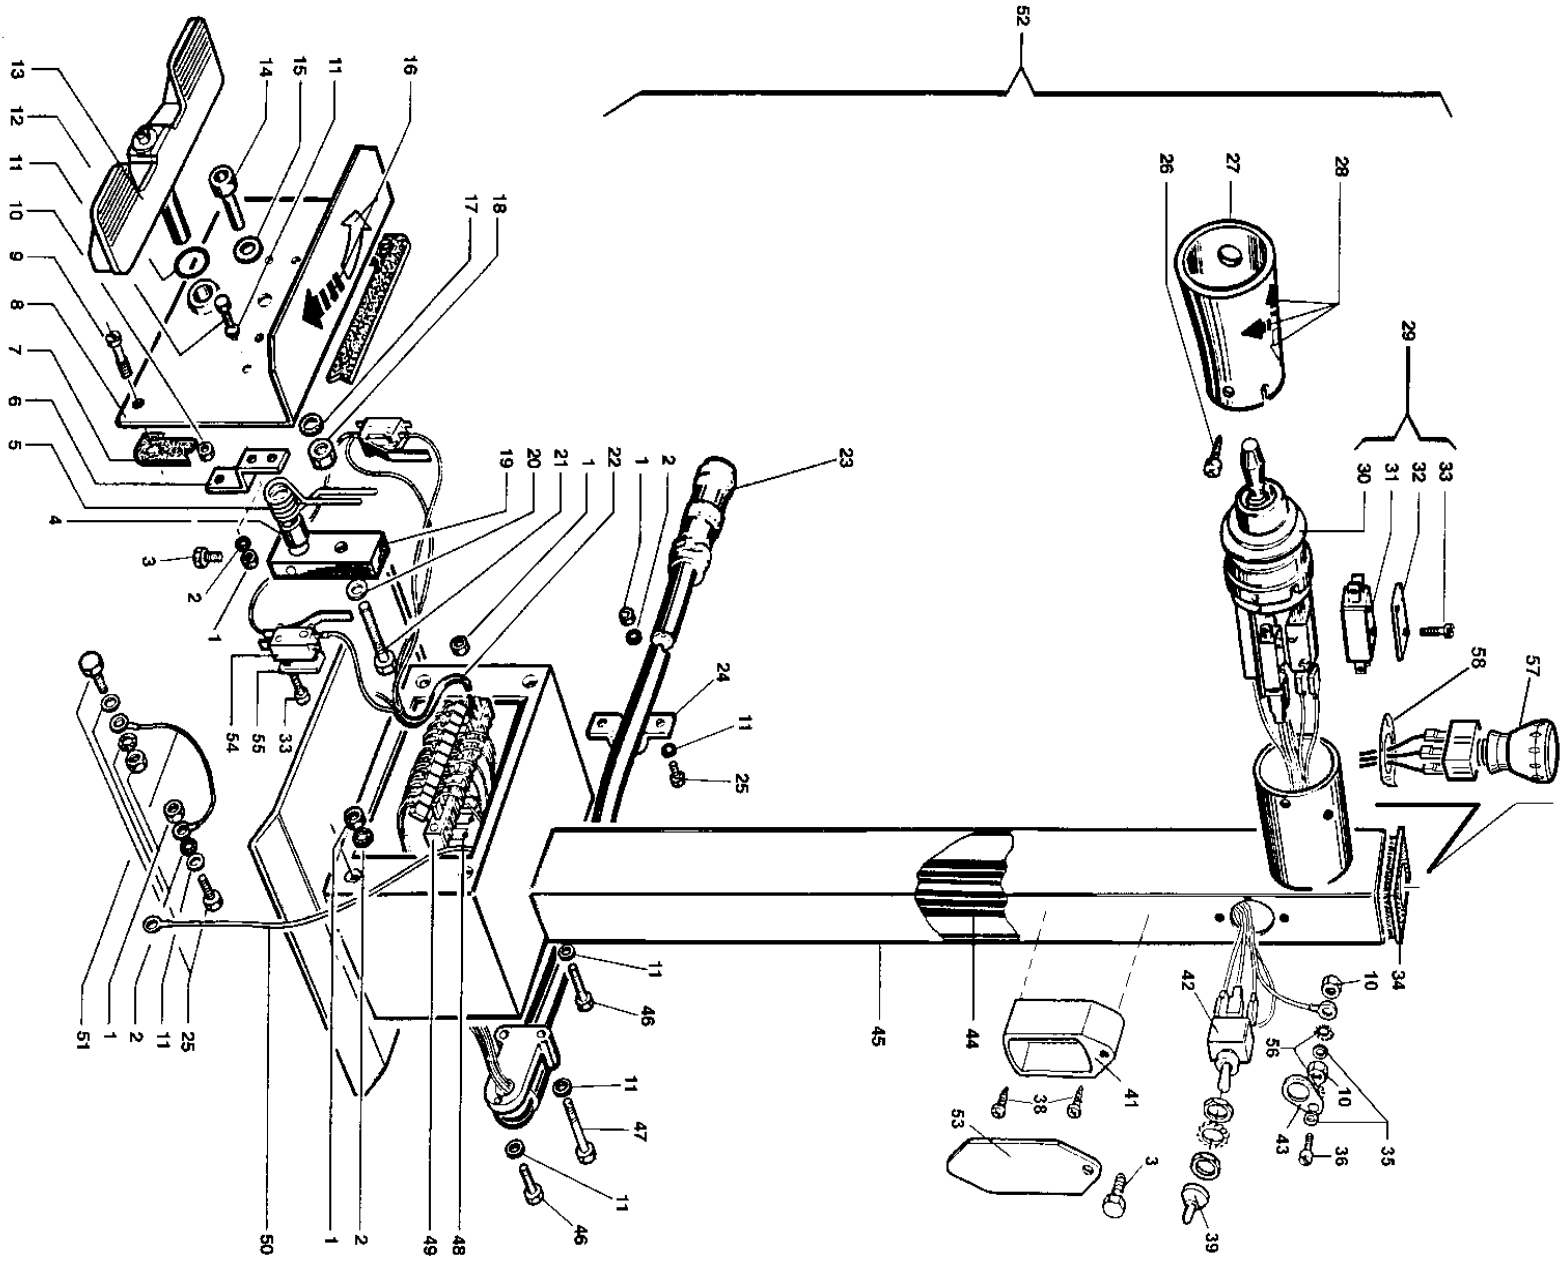

***= Non Stock Items**
Please, Contact Hennessy for Availability

ELECTRIC PANEL

TAV. 4.0

ELECTRIC PANEL

TAV. 4.0

Ref	Code	Description
1	*2005408	ELECTR. UNIT 3PH 50HZ CE
1A	*2008644	ELECTR. UNIT 3PH 60HZ CE
2	*4599153	CONTROL UNIT SWITCH
3	*4399703	TOOTHED WASHER 4,3x8x0,5
4	*4399996	NUT M4 6S
5	*4599154	FUSE CAP
6	*4597707	FUSE 3,15A 5x20 F 250V.
7	*4599158	TRANSFORMER
8	*4599148	ELECTROMAGNETIC SWITCH
9	*4597932	CIRCUIT BREAKER 10-16A
	*4597986	CIRCUIT BREAKER 6A - 415V
12	*4597985	FUSE-HOLDER
13	*4597984	FUSE 1 A 5x20 T 250V.
14	*4599160	PILOT LAMP
15	*4399305	SCREW M8x12 8.8
16	*4399829	WASHER 8 (8,4x16x1,5)
17	*4597897	POLE CHANGE SWITCH
18	*4399092	SCREW 4x12 4.8
19	*4399299	SCREW 6x30 8.8
20	*4399976	NUT M8
21	*4599166	CONNECTOR
22	*2001285	HARNESS
23	*4598058	ELECTRICAL PLUG 3PH 16A
24	*2000519	3 PHASE LEAD CABLE
25	*2001287	HARNESS
26	*2001286	HARNESS
27	*2001284	HARNESS

*** = Non Stock Items**
Please, Contact Hennessy for Availability

PEDAL CONTROL

TAV. 5.0

PEDAL CONTROL

TAV. 5.0

Ref	Code	Description
1	*4399996	NUT M4 6S
2	*4399703	TOOTHED WASHER 4,3x8x0,5
3	*4399229	SCREW 6x10 8.8
4	*3001135	SPACER
5	*3007133	PEDAL CONTROL SPRING
6	*3001143	KEEP PLATE
7	*3001138	GASKET
8	*6600977	BOX CAP
9	*4399222	SCREW M4x14
10	*4399127	NUT M3 6S
11	*4399903	WASHER 4 (4,5x12x1,5)
12	*4299223	O-RING 13,94x2,62
13	*2401100	PEDAL
14	*4399954	SCREW M8x20 - 8.8
15	*4399829	WASHER 8 (8,4x16x1,5)
16	*3000961	STICKER
17	*4399122	TOOTHED WASHER 8,4x15x0,8
18	*4399976	NUT M8
19	*3001131	MICROSWITCH CONTROL LEVER
20	*4399998	WASHER 6 (6,4x12x1,6)
21	*4399090	SCREW M6x30 8.8
22	*2001301	HARNESS
23	2001298	HARNESS
24	*3001069	U-BOLT D.19
25	*4399905	SCREW M4x12 8.8
26	*4399995	SELF-TAPPING SCREW 3,5x13
27	*3001139	COVER
28	*3000962	STICKER
29	2001142	MANIPULATOR
30	*3001137	GUARD
31	4599129	MICROSWITCH
32	*4599128	PLATE
33	*4399123	SCREW 3x20
34	*3018175	PEDAL UNIT END COVER