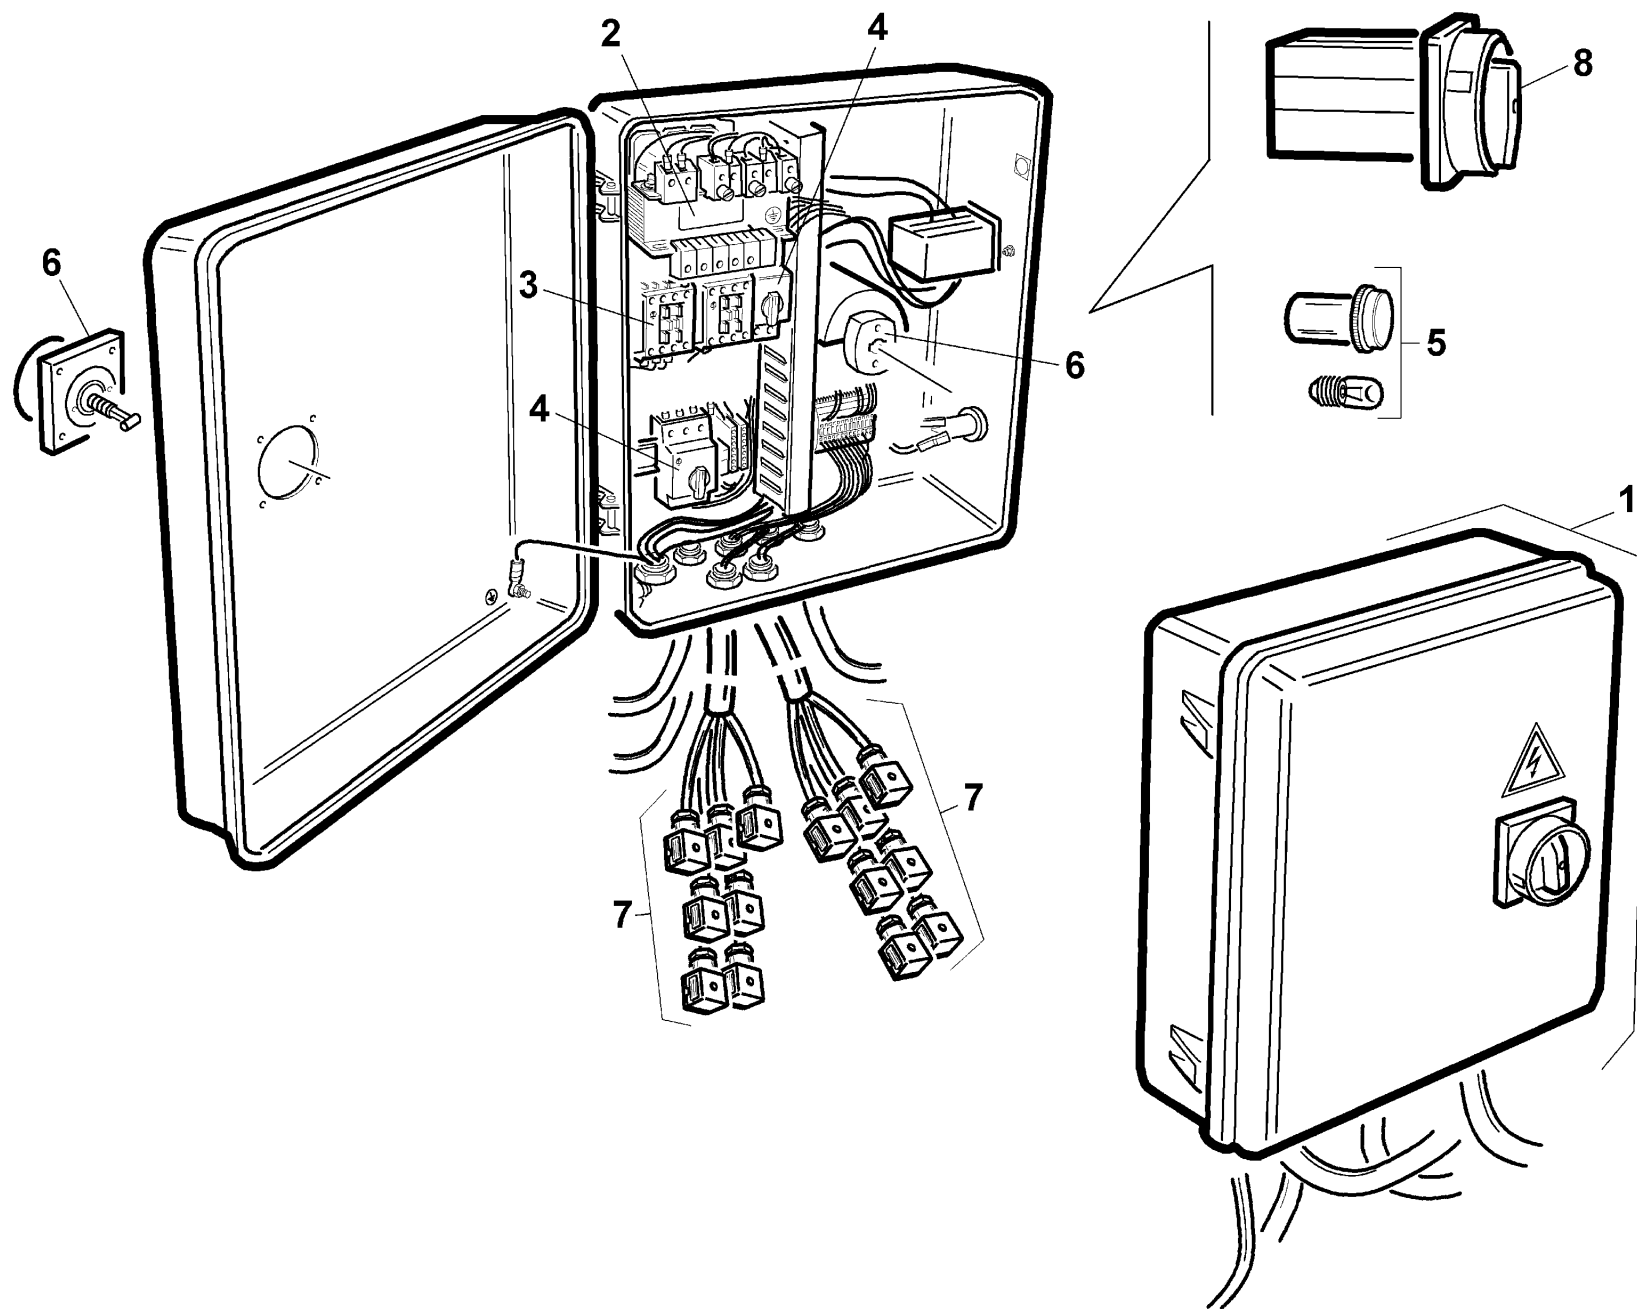

ELECTRIC PANEL

TAV. 4.0

ELECTRIC PANEL

TAV. 4.0

Ref	Code	Description
1	*2029015	ELECTR. UNIT 3PH 50HZ CE
1/A	*2030114	ELECTR. UNIT 3PH 60HZ CE
2	*4595407	TRANSFORMER
3	*4595405	MOT. CHUCK SWITCH
4	*4594152	OVERLOAD CUTOUT 14,5-20A
5	*4599160	PILOT LIGHT
6	*4599153	SWITCH
7	*2029017	SOLENOID VALVE WIRING
8	*4597897	POLE CHANGE SWITCH

* = Non Stock Items
Please, Contact Hennessy for Availability