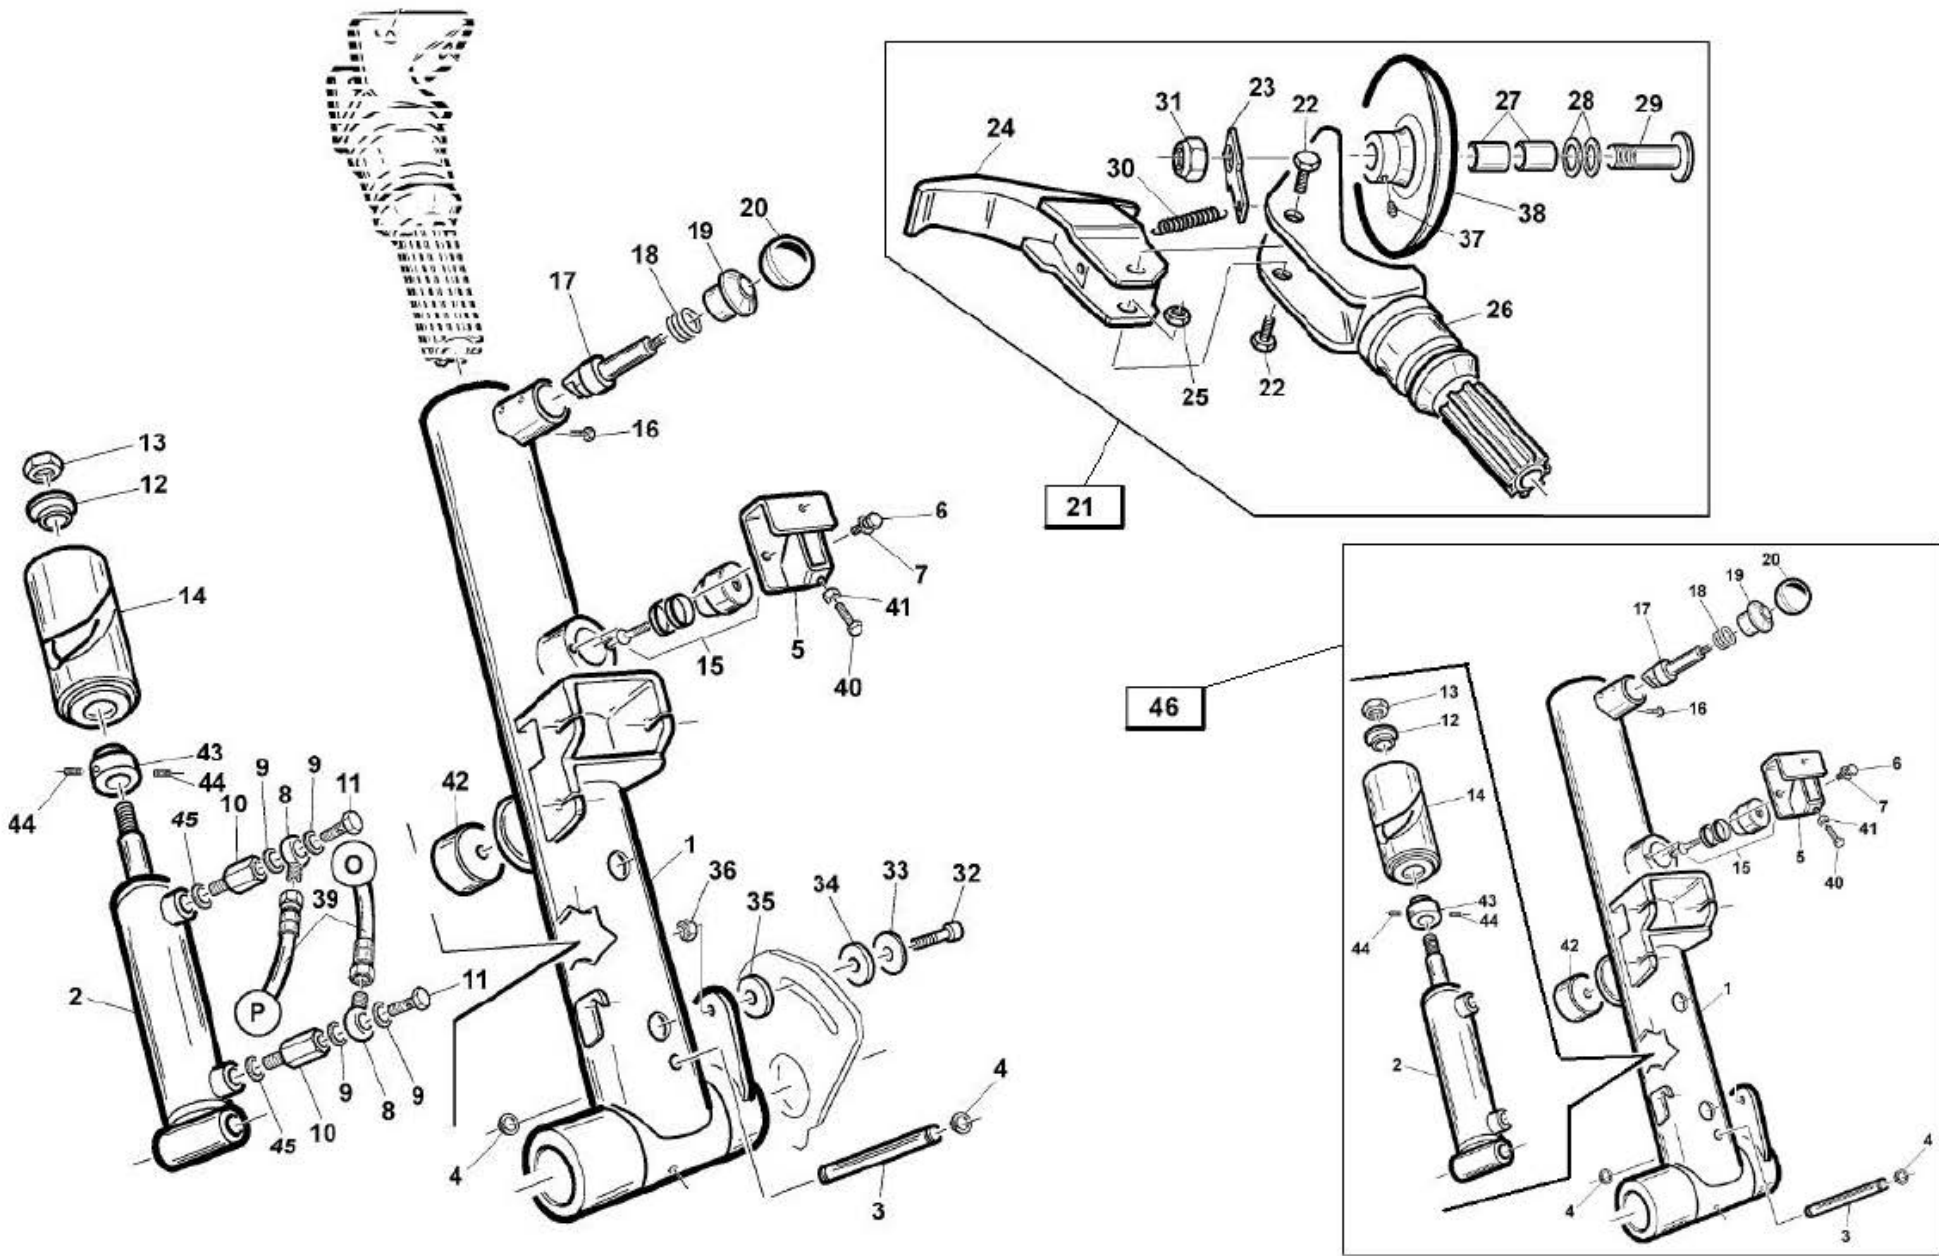

MOBILE TOOL

TAV. 7.0

Ref	Code	Description
1	*6617227	TOOL ARM
2	*6615073	CYLINDER
3	*3014369	ROT. CYLINDER PIN
4	*4398686	SEEGER RING D.16
5	*2119470	PLATE
6	*4399946	SCREW 8x16
7	*4399829	WASHER 8 (8,4x16x1,5)
8	*4197297	UNION 1/4"
9	*4399256	COPPER WASHER 1/4" D.13x19x1,5
10	*3017060	FERRULE M/F 1/4" H=16 h=8,5
11	*4199250	UNION BOLT 1/4"
12	*3014509	SPACER
13	*4399963	SELF-LOCKING NUT M16
14	*2114371	ROTATION HUB
15	*2019657	PIN
16	*4399229	SCREW 6x10
17	*3014373	PIN
18	*3000036	SPRING
19	*3014374	BUSH
20	*4295750	PLASTIC KNOB D.50 M12
21	*2014377	DOUBLE TOOL
22	*3010837	THREADED PIN
23	*3010841	SPRING CONNECTION
24	*2110835	LONG MOUNTING TOOL
25	*4399295	NUT M16
26	*2114736	SUPPORT
28	*4396915	RING 41x52Ex0,5 (3)
29	*3010831	PIN
30	3001266	SPRING D.18 L=72

*** = Non Stock Items
Please, Contact Hennessy for Availability**