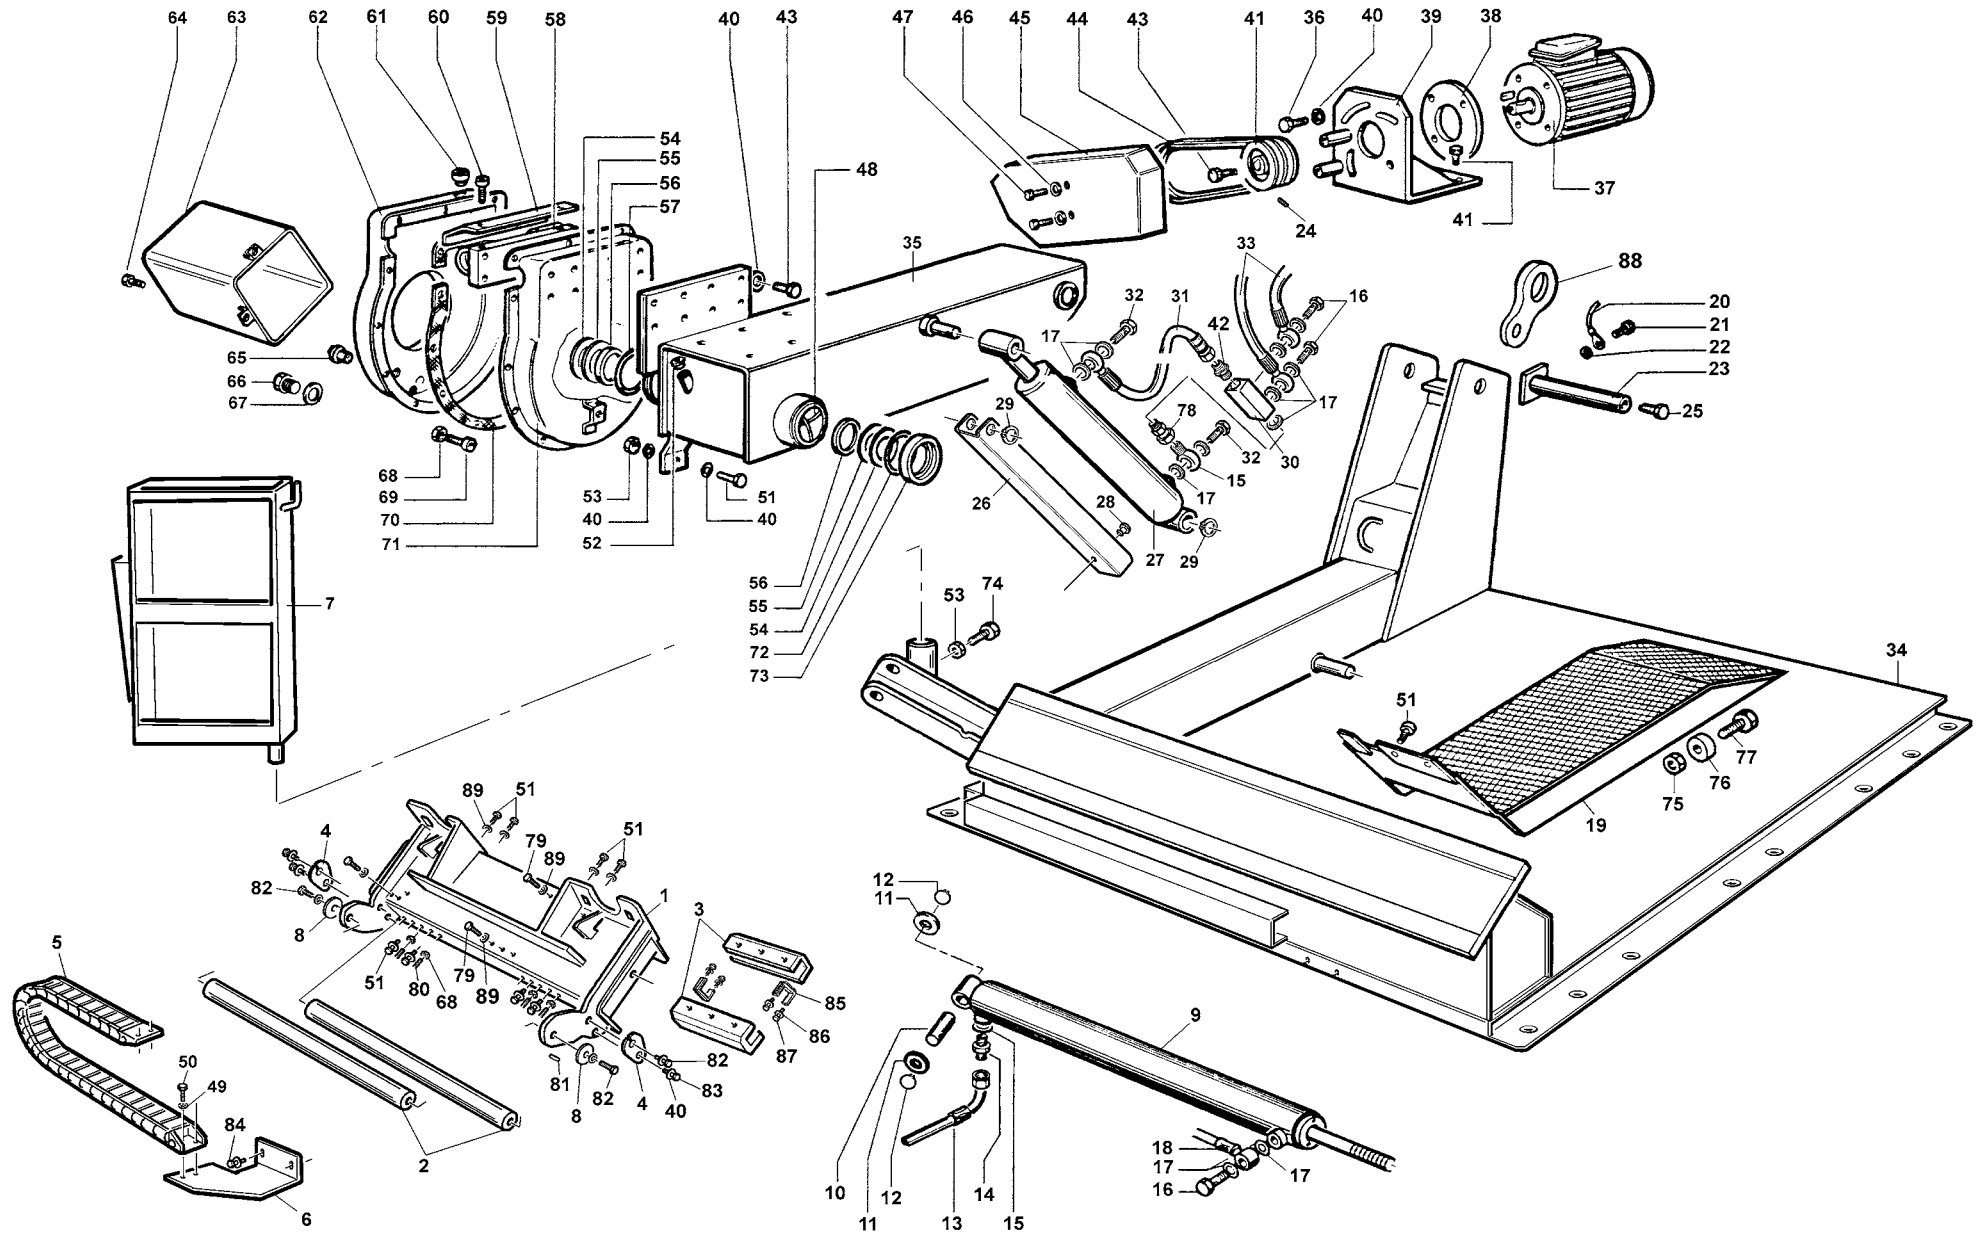

## ORIGINAL SPARE PARTS

# FRAME

TAV. 1.0

Ref	Codart	Description
1	*7917231	SADDLE
2	*3017600	SHAFT D.50
3	*3013888	CARRIAGE SLIDE
4	*3017499	FASTENING PLATE
5	*4296877	CHAIN
6	*6617516	CHAIN SUPPORT
7	*6617590	TOOLING SHELF
8	*3001067	WASHER
9	*6617479	CARRIAGE OPERATING CYLINDER
10	*3001003	PIN
11	*4399289	WASHER 25x44x4
12	*4395720	SEEGER RING D.24
13	*3017378	3/8" HOSE
14	*3004989	NIPPLE MM 1/4" H.18mm.
15	*4197297	UNION 1/4" - 1/4" BSP
16	*4199249	1/4" UNION NUT
17	*4399256	WASHER 1/4" D.13x19x1,5
18	*3017379	3/8" PIPE FOR LONG CYLINDER
19	*6617234	RAMP
20	*2001290	CABLE
21	*4398273	SELF-TAPPING SCREW 5,5x19
22	*4399288	TOOTHED WASHER 6,4x11x0,7
23	*2117383	ARM PIN
24	*4398827	SCREW 8x12
25	*4399302	SCREW 14x30
26	*6617582	CYLINDER GUARD
27	*6617182	CYLINDER GUARD
28	*4296552	BOUCHON D.20
29	*4395720	SEEGER RING D.24
30	4196137	STOP VALVE
31	*3011381	HOSE 1/4" L=320
32	*4199250	1/4" UNION NUT
33	*3010139	SHORT CYLINDER PIPE
34	*2043348RO	BASE FRAME
35	*2043346RO	CHUCK ARM