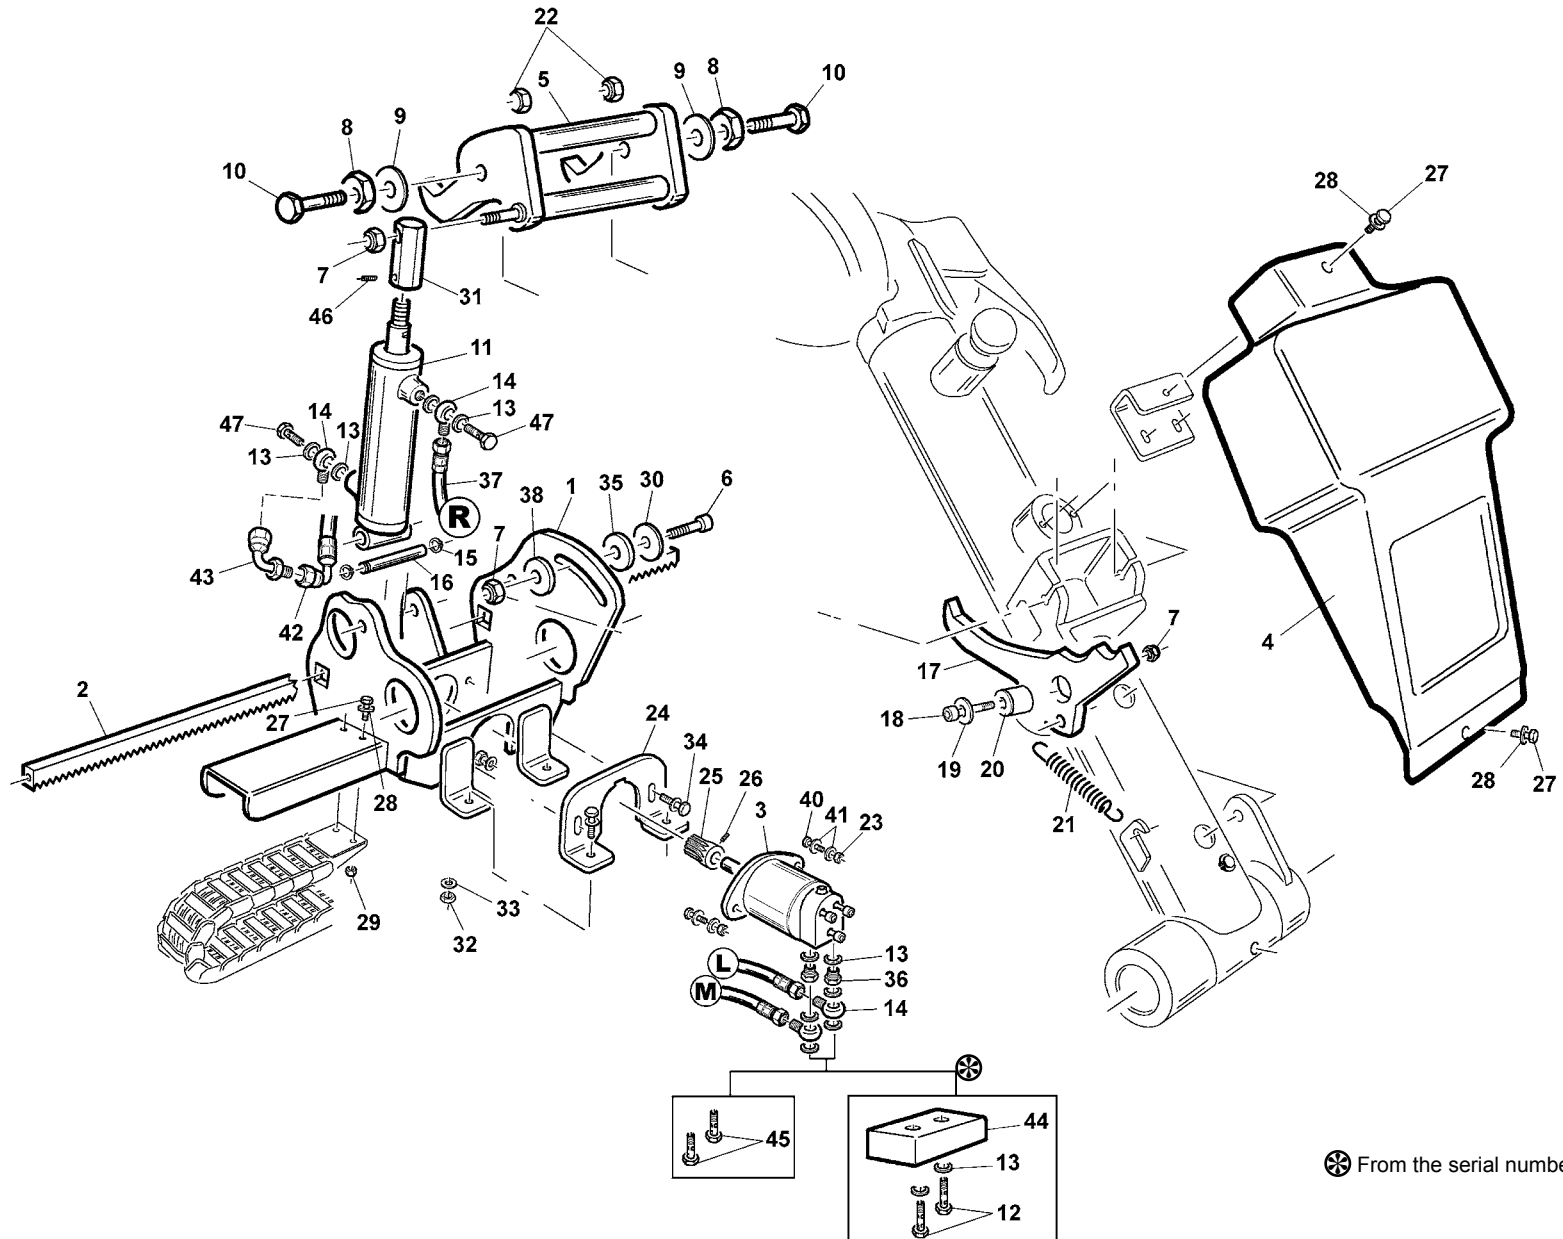

TOOL ARM SADDLE

TAV. 6.0

⊗ From the serial number: GAE 1001380

TOOL ARM SADDLE

TAV. 6.0

Ref Code	Description
1	*2117190 ARM TROLLEY
2	*3017146 RACKS 20x20 MOD.2 L=1085
3	*4194968 HYDR. MOTOR OM 50 C-S-F (OMM)
4	*3017520 ABS PANEL
5	*2118387 ARM HOOK
6	*4397941 SCREW 12x60
7	*4399865 SELF-LOCKING NUT M12
8	*3018950 CAM
9	*4394154 WASHER 18X30X3,8
10	*4397334 SCREW 18x65
11	*6617456 TOOL HOOKING CYLINDER
12	*4197231 DRILLED UNION BOLT 1/4"
13	*4399256 COPPER WASHER 1/4" D.13x19x1,5
14	*4197297 UNION 1/4"
15	*4398686 SEEGER RING D.16
16	*3017955 CYLINDER PIN D16 L85
17	*3018382 ARM LEVER
18	*4399955 SCREW 12x40
19	*4399981 WASHER 12 (13x24x2,5)
20	*3000117 BUSH
21	3000114 ARM SPRING
22	*4398725 SELF-LOCKING NUT M18
23	*4399976 NUT M8
24	*6617981 UPPER SUPPORT PLATE
25	*3017145 GEAR
26	*4394632 SCREW STEI 5x10 P.P.
27	*4399892 SCREW 6x20
28	*4399998 WASHER 6 (6,4x12x1,6)
29	*4399889 NUT M6
30	*3001067 WASHER
31	*3017588 CYLINDER SHAFT TOP END
32	*4399900 SELF-LOCKING NUT M8
33	*4399829 WASHER 8 (8,4x16x1,5)
34	*4399901 SCREW 8x30
35	*3016903 WASHER (12,5x50x5)
36	*4197186 HYDR. REDUCTION PIECE M3/8" F1/4"

* = Non Stock Items
Please, Contact Hennessy for Availability