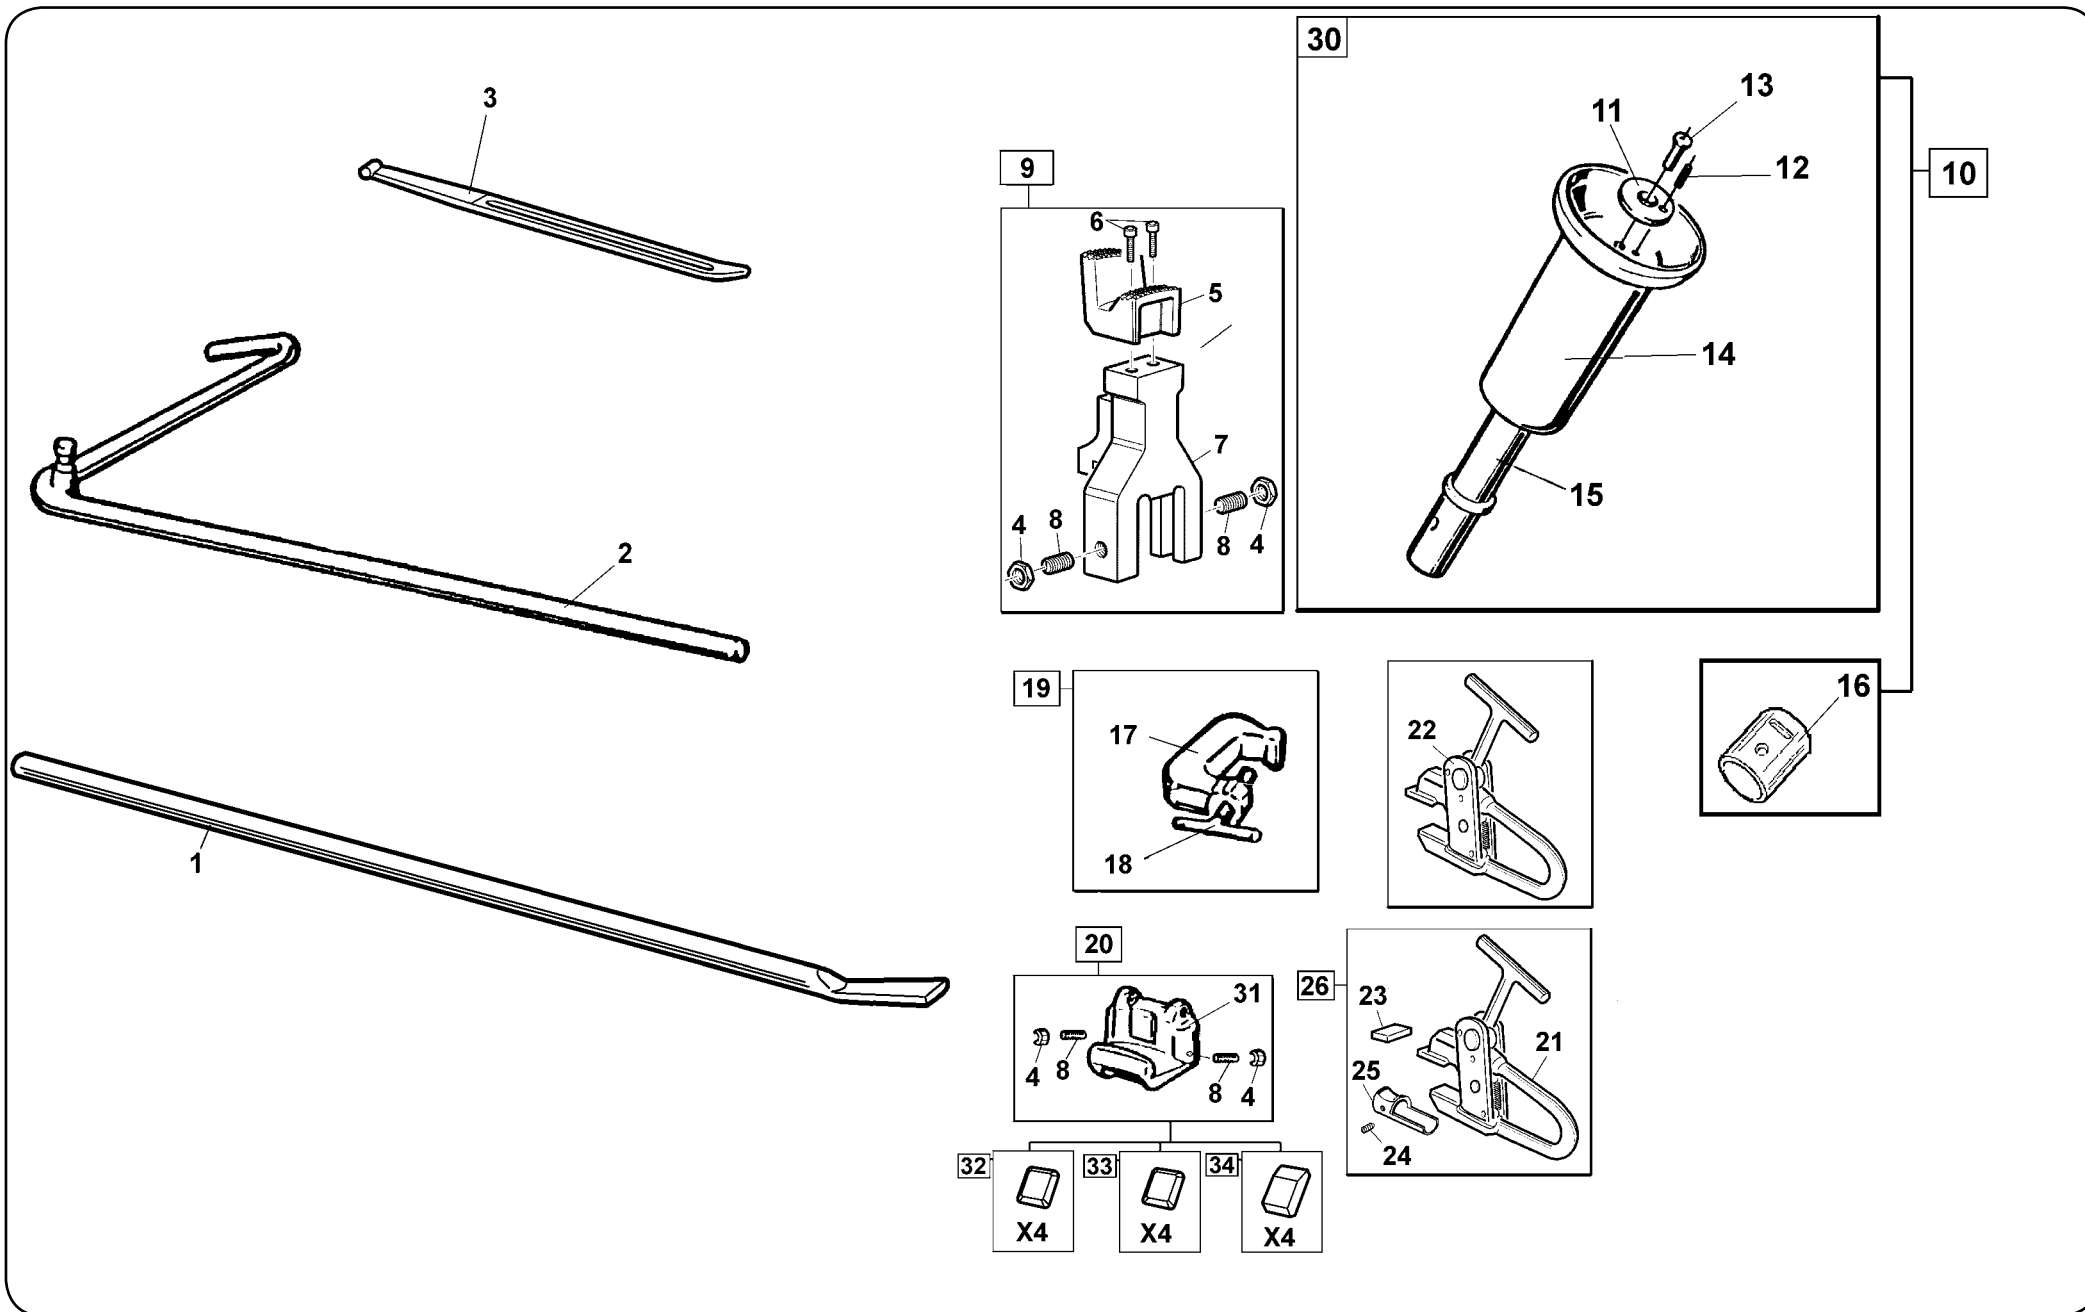

ACCESSOIRES & OPTIONS

TAV. 8.0

ACCESSOIRES & OPTIONS

TAV. 8.0

Ref	Code	Description
1	* 6601002	LONG BEAD LIFTING LEVER
2	*9299269	141/90 BEAD GUIDE LEVER
3	*3001061	SHORT TYRE LEVER
4	*4399967	CLAMP
5	*3001313	CLAMP
6	*4399089	SCREW
7	*3034159	EXTENSION
8	*4399088	SCREW
9	*2001316	EXTENSION
10	*9233371	TUBELESS ROLLER KIT + ADAPTOR KIT
11	*3001307	WASHER
12	*4399119	ELASTIC PIN D.6x10
13	*4399120	SCREW 10x20
14	*3001308	ROLLER
15	*3001309	SHAFT
16	9219118	460/08 TUBELESS ROLLER ADAPTOR KIT
17	*3001311	CLAMP
18	*3001310	SCREW
19	*2001312	CLAMP WITH SCREW
20	*2034827	CLAMP FOR ALLOY RIM
21	2009782	PLIER
22	*2019650	PLIER
23	*3001304	SCREW ANCHOR
24	*4399121	SCREW 6x6
25	*3001303	LOWER COUPLING
26	*9299271	138/90 PLIERS FOR ALLOY RIMS
30	*9299274	135/90 TUBELESS ROLLER
31	3033675	CLAMP FOR ALLOY RIMS
32	9213747	KIT OF CLAMP PINS H=6 (4 PCS.)
33	9213748	KIT OF CLAMP PINS H=10 (4 PCS.)
34	9213749	KIT OF CLAMP PINS H=13 (4 PCS.)

* = Non Stock Items
Please, Contact Hennessy for Availability