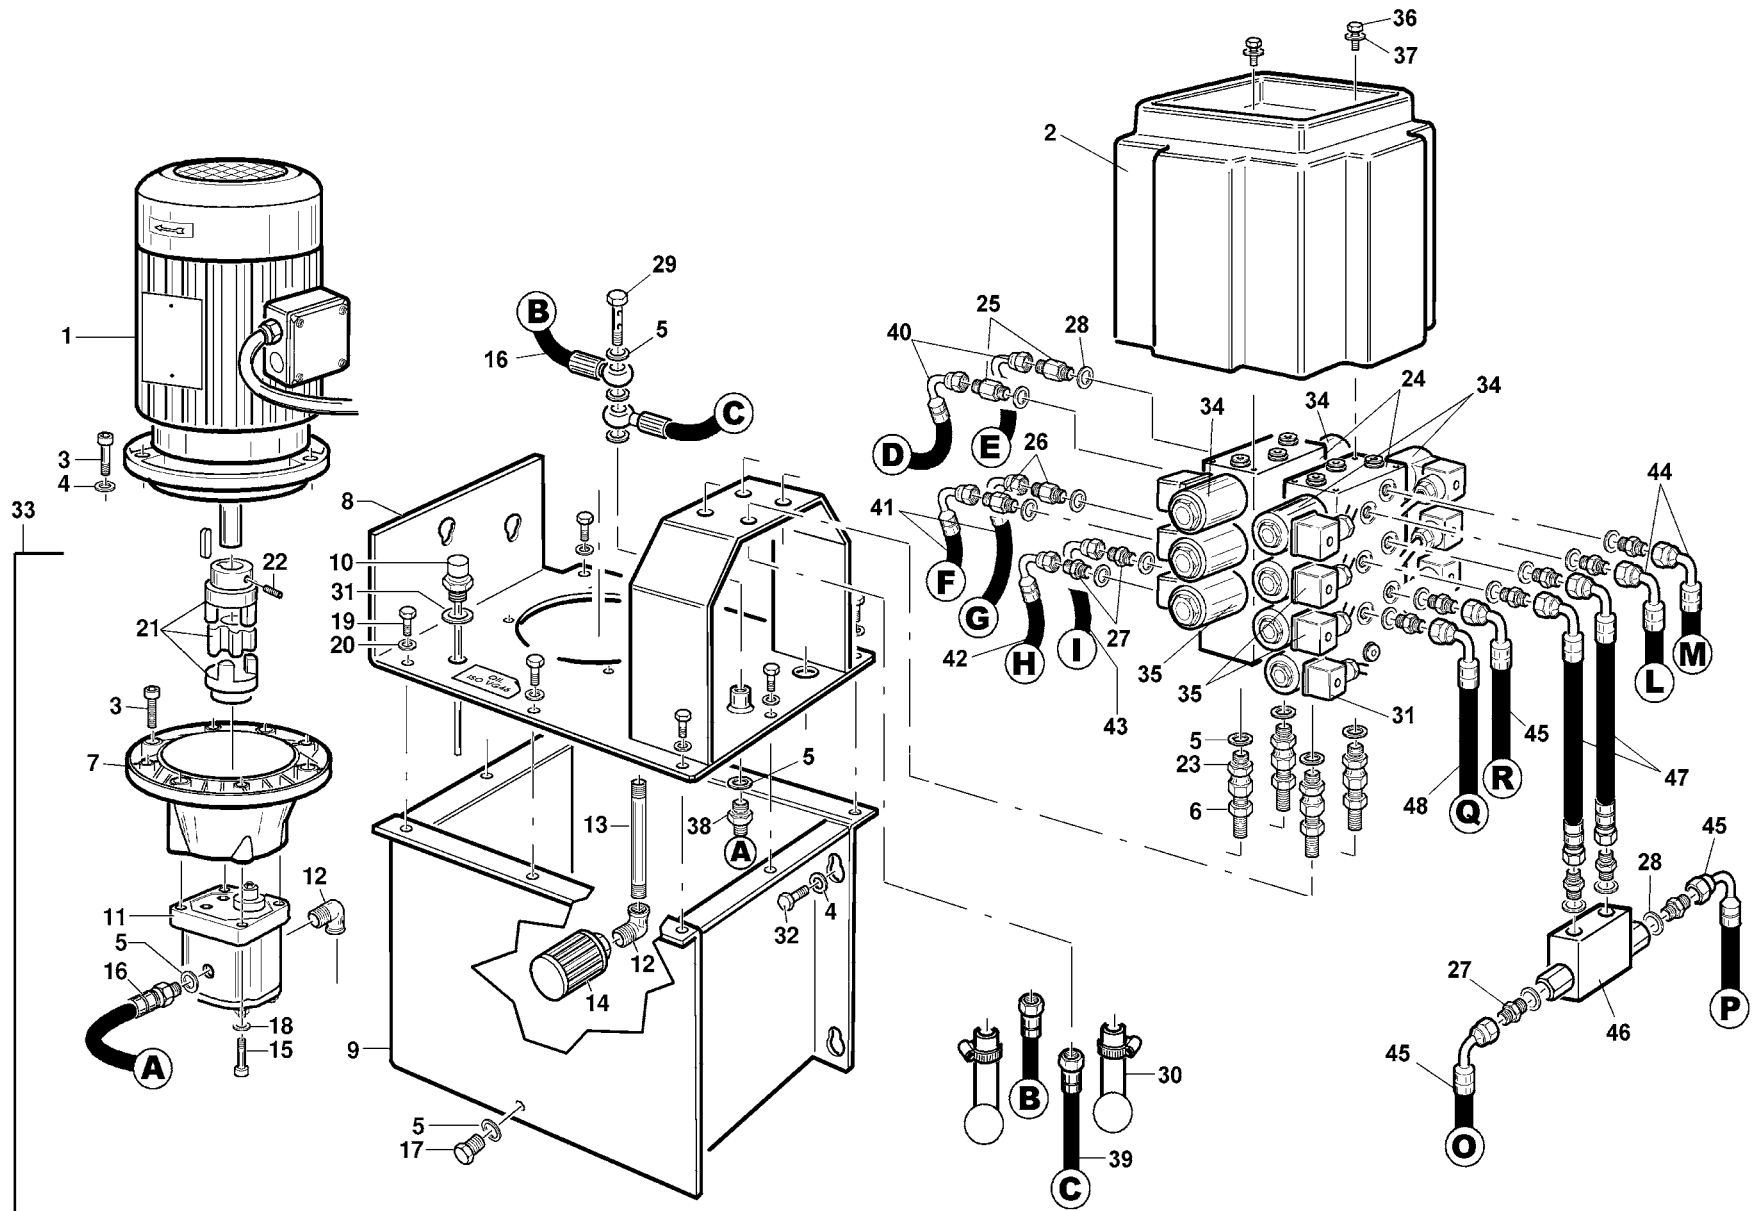

HYDRAULIC POWER UNIT

TAV. 3.0

HYDRAULIC POWER UNIT

TAV. 3.0

1	*4594302	MOTOR 3PH 208-230V.50/60HZ
2	*3017580	ABS FRAME
3	*4399956	SCREW 10x25 12.9
4	*4399378	WASHER D.10 (10,5x21x2)
5	*4198598	COPPER WASHER 3/8" 17x23x1,5
6	*4197600	UNION 3/8"
7	*4197872	FLANGE GR.80 D.200 HL5L
8	*6617508	TANK COVER PLATE
9	*6609757	TANK
10	*3010652	OIL LEVEL PLUG
11	*4194799	PUMP GR.1 8,00 CM/C DX C.F3/8
12	*4197240	UNION 90' MF 3/8"
13	*4197239	UNION 3/8" F L100
14	*4197241	OIL FILTER
15	*4399299	SCREW 6x30 8.8
16	*3009760	HOSE 3/8" L=370
17	*4197684	PLUG 3/8"
18	*4399998	WASHER 6 (6,4x12x1,6)
19	*4399305	SCREW M8x12 8.8
20	*4399829	WASHER 8 (8,4x16x1,5)
21	*4197873	FLEXIBLE COUPLING
22	*4399121	SCREW 6x6
23	*4197621	O-RING 45' FF 3/8"
24	2012881	MULTIPLE BASE + SOLENOID VALVE
25	*3004989	NIPPLE MM 1/4" H.18mm.
26	*3001372	NIPPLE 1/4" H.12mm.
27	*4199257	NIPPLE MM.1/4" H=7,5 mm.
28	*4399256	WASHER 1/4" D.13x19x1,5
29	*4196596	UNION BOLT 3/8"
30	*3001370	HOSE D.16x26 L=400
31	4197106	RELIEF SIMPLE SOLENOID VALVE
32	*4399953	SCREW M10x16 8.8
33	2017598	HYDRAULIC UNIT
34	*4196318	SOLENOID VALVE
35	*4196317	SOLENOID VALVE

* = Non Stock Items
Please, Contact Hennessy for Availability