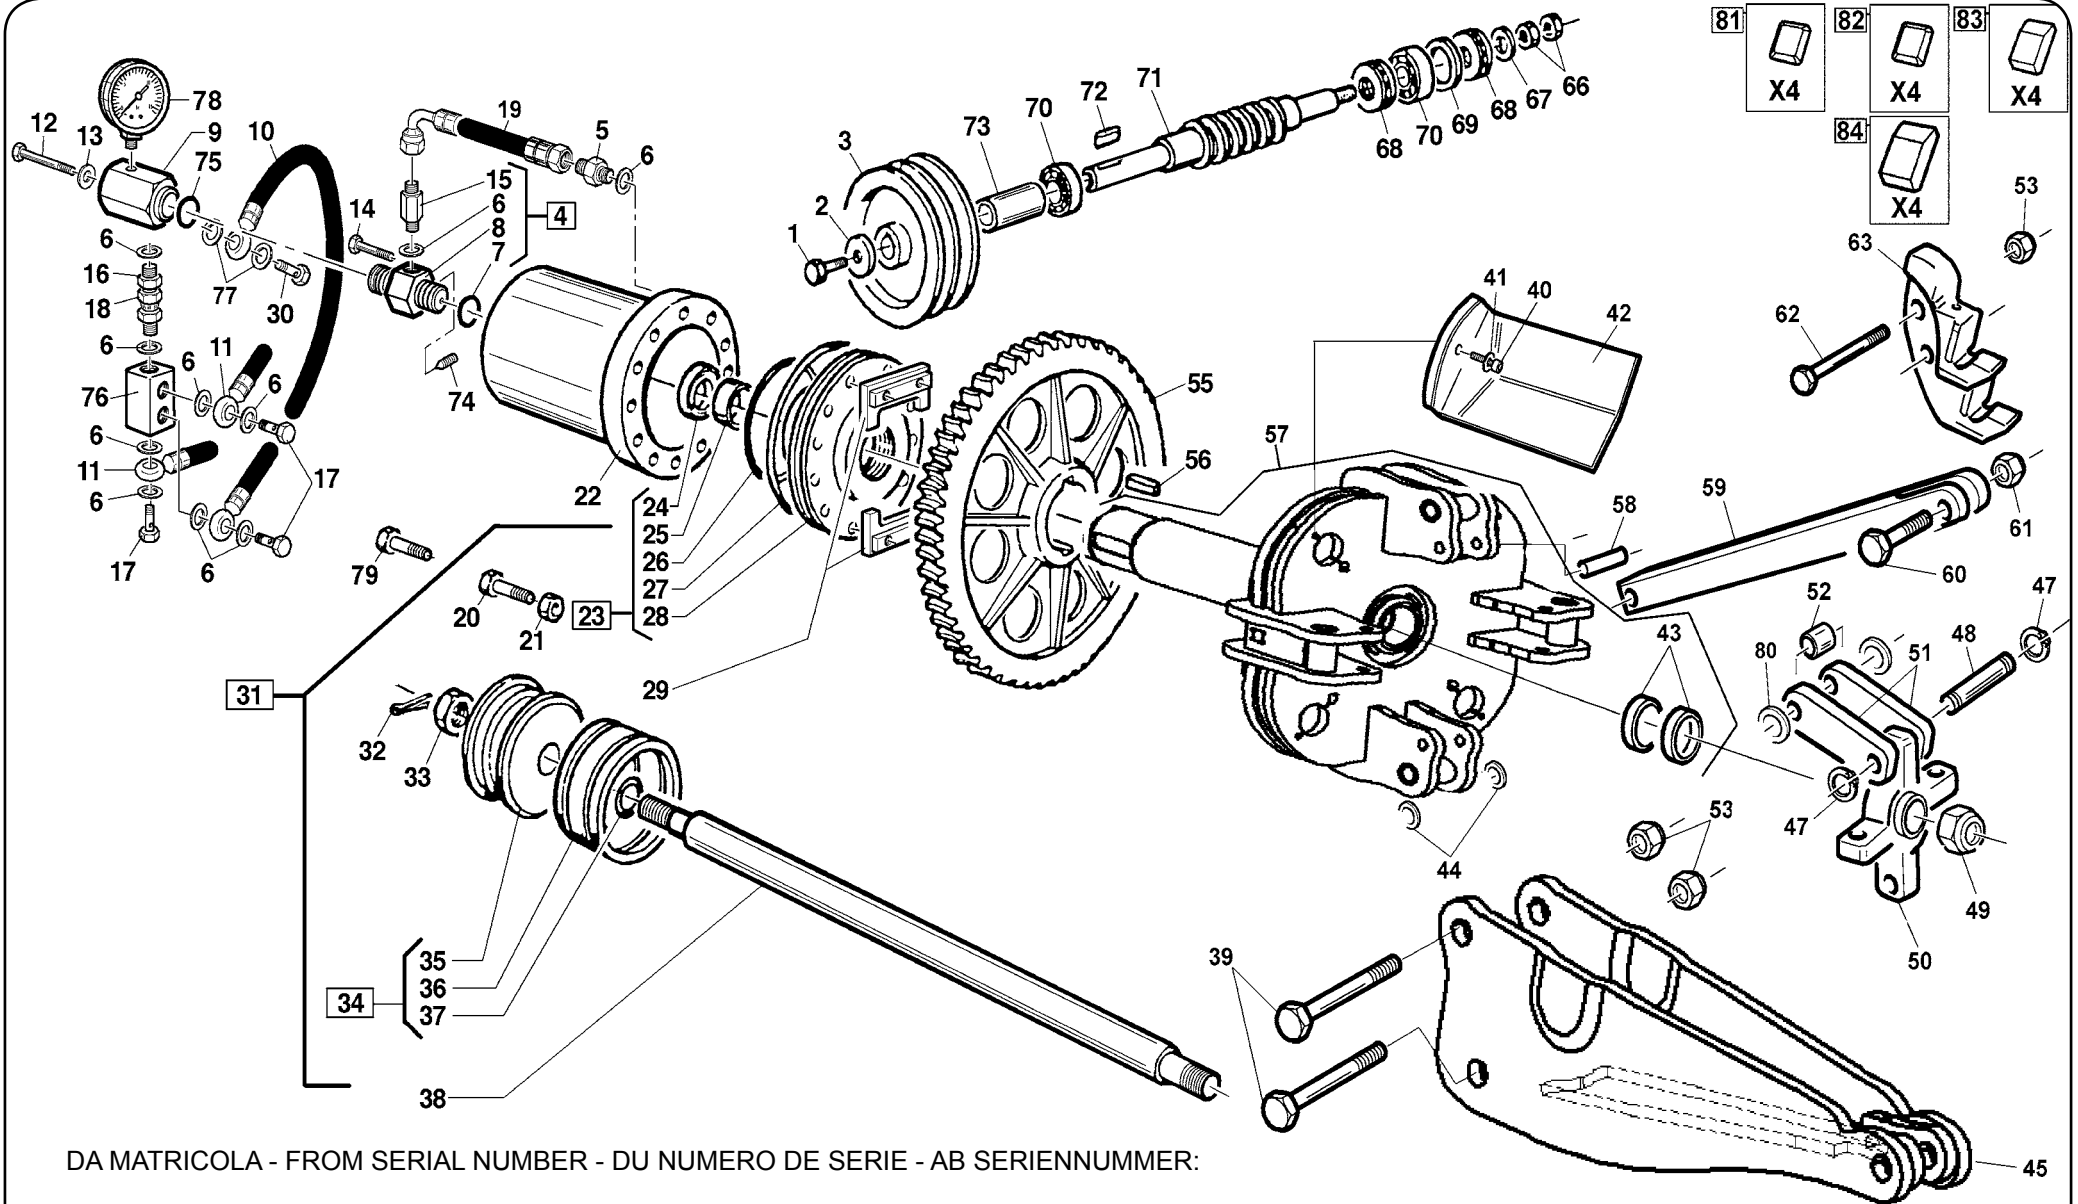

SELF-CENTERING CHUCK

TAV. 2.1

DA MATRICOLA - FROM SERIAL NUMBER - DU NUMERO DE SERIE - AB SERIENNUMMER:

GAE 1206556

SELF-CENTERING CHUCK

TAV. 2.1

Ref	Code	Description
1	*4399953	SCREW M10x16 8.8
2	*3001068	WASHER D.10,5x40x5
3	*3001052	DRIVEN PULLEY
4	*2001046	PIN
5	*3001372	NIPPLE 1/4" H.12mm.
6	*4399256	WASHER 1/4" D.13x19x1,5
7	4299241	O-RING 23,40x3,53
8	*2001241	PIN
9	*2016554	ROTATING UNION
10	*3009763	HOSE 1/4" L=400 ROTATING UNION
11	*3010138	CHUCK CYLINDER HOSE
12	*4399305	SCREW M8x12 8.8
13	*4399947	WASHER 8 (9x32x4)
14	*4399299	SCREW 6x30 8.8
15	*3004989	NIPPLE MM 1/4" H.18mm.
16	*4199257	NIPPLE MM.1/4" H=7,5 mm.
17	*4199249	1/4" UNION NUT
18	*4197164	ROTATING UNION M/F 1/4"
19	*3001063	HOSE
20	*4397145	SCREW 10x70 8.8
21	*4399969	NUT M10
22	*2100996	CYLINDER D.140
23	*2001048	CYLINDER FLANGE D.140
24	4299173	GROMMET
25	*4299172	GUIDE RING
26	4299171	O-RING 132,94x3,53
27	4299170	O-RING 183,52x5,34
28	*3008801	CYLINDER GUIDE COVER D.140
29	*2108802	WHEEL LOCKING PLATE
30	*4197232	1/4" UNION NUT
31	*2001281	CYLINDER D.140
32	*4398496	SCREW 5x5
33	*4399294	NUT M27x2
34	*2001045	PISTON

* = Non Stock Items
Please, Contact Hennessy for Availability