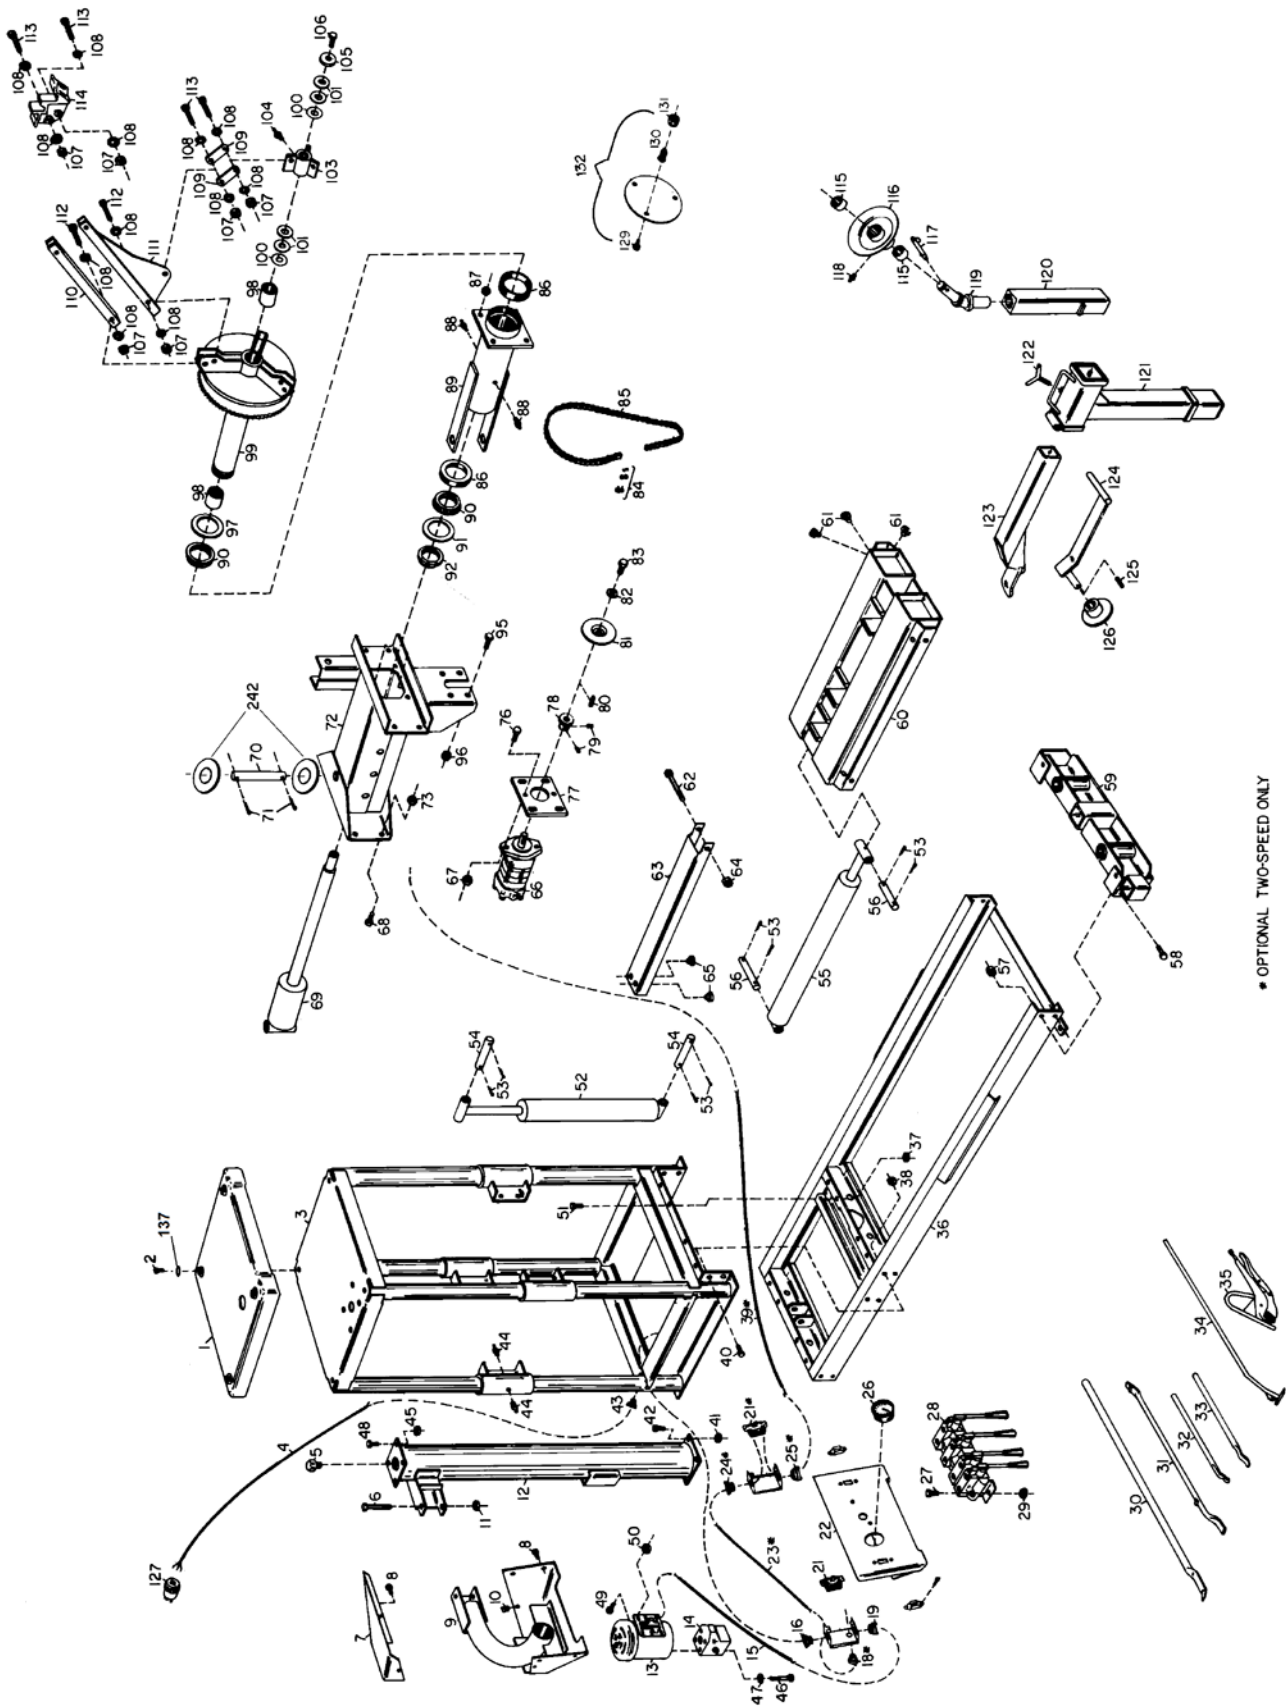

Manual Part No.: 7110848 05

Revision: 03/18

Ref Part No.	Description
1	7109266 Plastic Top
2	8106301 1/4" Hex Washer HD Self-Tap Screw
3	7109111 Cage W/C
4	7109337 Power Cord 1Ph
4	7109595 Power Cord 3Ph
5	8120292 Breather Cap
6	8109501 1/2-13 x 5-1/2 HHCS
7	7109274 Pod Top
8	8106301 1/4" Hex Washer HD Self-Tap Screw
9	7109119 Pod W/C
10	8143813 1/4" Tinnerman
11	8301122 1/2-13 Hex Lock Nut
12	7109115 Reservoir W/C
13	85008941 Electric Motor 1 Ph
13	85008942 Electric Motor 3 Ph
14	7108969 Hydraulic Pump
15	7109338 Cord Motor 1 Ph
16	7150128 Cable Connector
18	7150128 Cable Connector
19	7150128 Cable Connector
21	7109339 Switch 1 Ph
21	7110184 Switch 3 Ph
22	7109199 Pod Front
23	7109340 Cord - Two-Speed Switch
24	7150128 Cable Connector
25	7150128 Cable Connector
26	7109226 Pressure Gauge
27	7109503 Bolt 5/16-3/4" 18 NC
28	7108977 Hydraulic Control Valve
29	8182178 5/16-18 Whiz Lock Nut, Gr.5
30	8120334 Spade Tool
31	7109342 Tire Iron Lock Tubeless
32	7109343 Tire Iron Lock Ring
33	7109344 Tire Iron Drop Center
34	7109345 Bead Starting Tool
35	7109346 Vise Grip
36	8109110 Frame W/C
37	8106303 3/8-16 Whiz Lock Nut
38	8106303 3/8-16 Whiz Lock Nut
39	7109337 Cord - Two-Speed Motor Block
40	7110070 3/8-16 x 1-1/4 Self-Tap Bolt
41	8106303 3/8-16 Whiz Lock Nut
42	8181137 3/8 x 2-1/4 HHCS
43	8150128 Cable Connector
44	7109348 Grease Fitting
45	8106303 3/8-16 Whiz Lock Nut
46	8109349 5/16 x 3-1/4 HHCS
47	8120421 5/16 Lock Washer
48	8106302 3/8-16 x 7/8 Ser Wash HD Screw
49	7109503 5/16-18x3/4 Screw, Washer Hex Cap
50	8182178 5/16-18x18 Whiz Lock Nut-Hex
51	7110070 3/8-16 x 1.25 Whiz Lock Screw
52	7108966 Vertical Cylinder
53	8103006 Cotter Pin
54	7109276 Pivot Pin Cylinder
55	7108967 Carriage Cylinder
56	7109276 Pivot Pin Cylinder