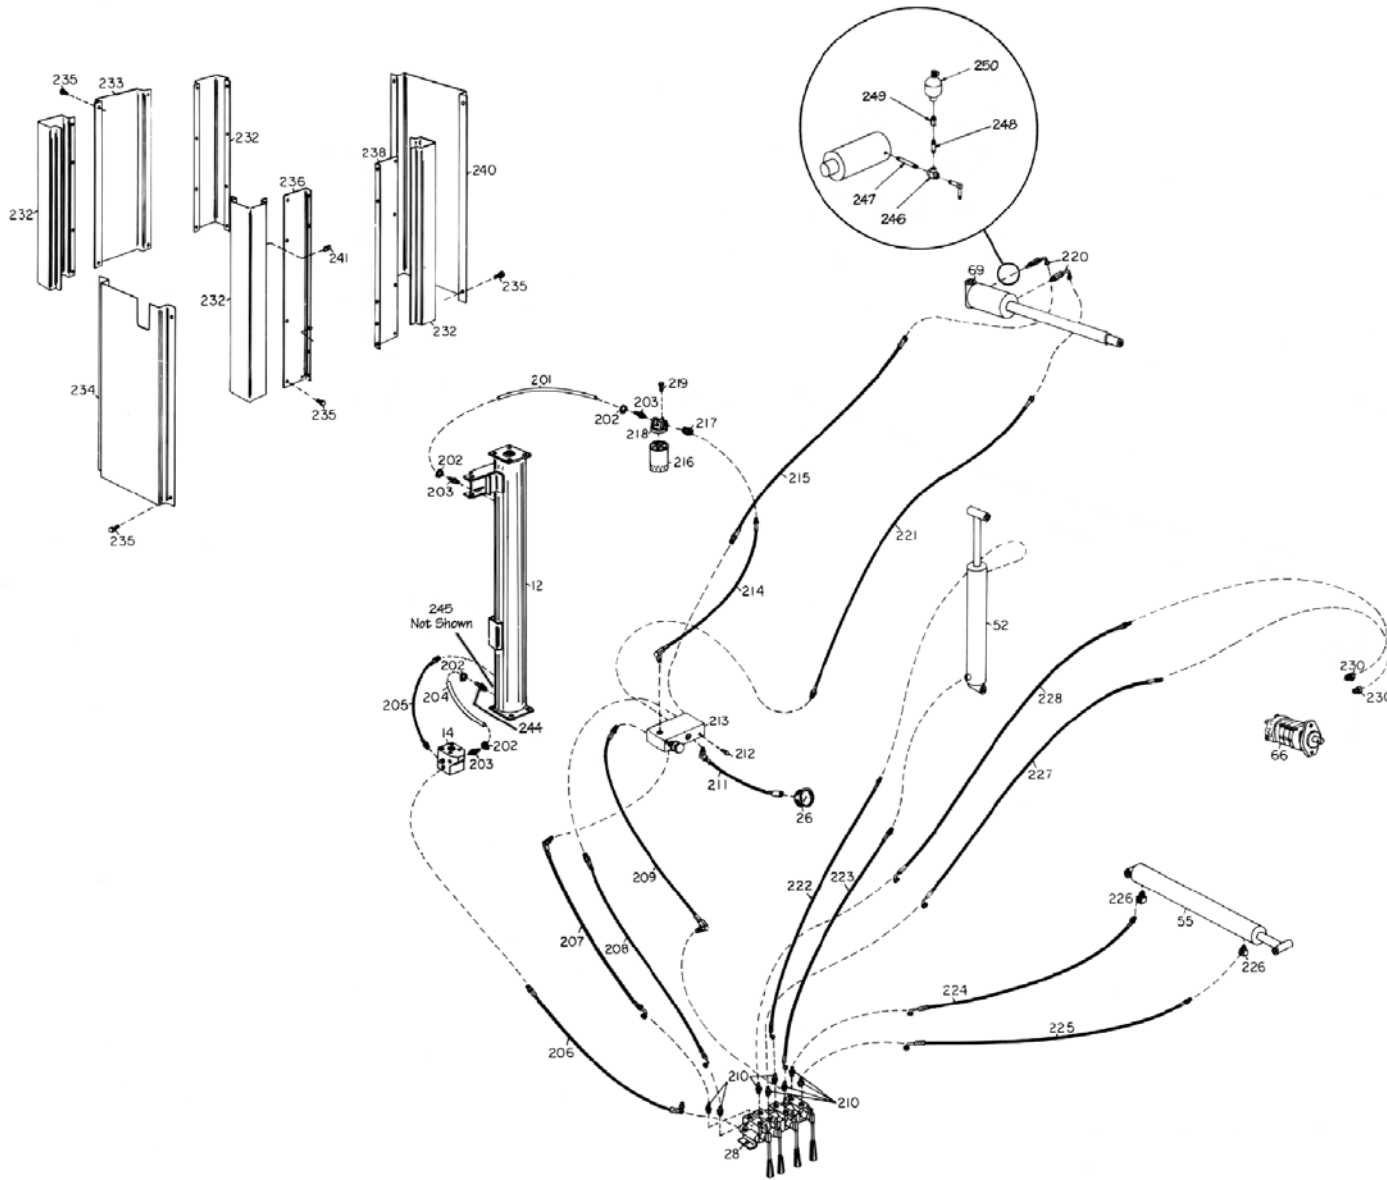

Ref	Part No.	Description
201	7109361	Hose Filter to Reservoir
202	7109362	Hose Clamp
203	8120217	Fitting
204	7109364	Hose Reservoir to Pump
205	7109365	Hose Pump Pressure Relief
206	7109366	Hose Pump to Valve
207	7109367	Clamping Hose Valve (Rear)
208	7109368	Clamping Hose Valve (Front)
209	7109369	Hose Valve to Chuck Valve
210	7109370	Adapter Fitting
211	7109371	Hose - Gauge
212	8190134	1/4-20 x 3/4 Hex Hd Cap Scr Gr.5
213	7109225	Check Valve Block
214	7109571	Hose Check Valve Block to Filter
215	7109569	Hose Clamp Cylinder Rear
216	8120222	Filter Element
217	8120491	Reducer
218	7109388	Filter Head
219	7106301	1/4" Hex Washer HD Self-Tap Screw
220	7109374	90° Tube Fitting
221	7109570	Hose Clamp Cylinder (Front)
222	7109376	Vertical Cylinder Hose Top
223	7109377	Vertical Cylinder Hose Bottom
224	7109378	Carriage Cylinder Hose (Rear)
225	7109379	Carriage Cylinder Hose (Front)
226	7109380	90° Fitting
227	7109382	Hose Hydraulic Motor
228	7109383	Hose Hydraulic Motor
230	7109389	Reducer
232	7110854	Corner Panel Side
233	7109108	Panel Rear
234	7109106	Panel Side Operator Side
235	7106301	1/4" Hex Washer HD Self-Tap Screw
236	7109609	Front Panel Operator Side
239	7109262	Front Panel Opposite Operator Side
240	7109107	Panel Side Opposite Operator
241	8106304	Tinnerman
244	7110407	1/2" NPT x 1/2" Hose Fitting
245	7110406	3/4-1/2" Strainer
246	7109011	Hydraulic Tee 1/4" NPT
247	7109013	Hydraulic Nipple 1/4" NPTx 4" Lg
248	7109012	Hydraulic Nipple 1/4" NPTx 2" Lg
249	7109010	Adapter 1/4 NPT/#6 SAE Ftg
250	7109009	Accumulator

When ordering parts always give the following information:
(1) Part Number (2) Description (3) Serial Number of Your Machine