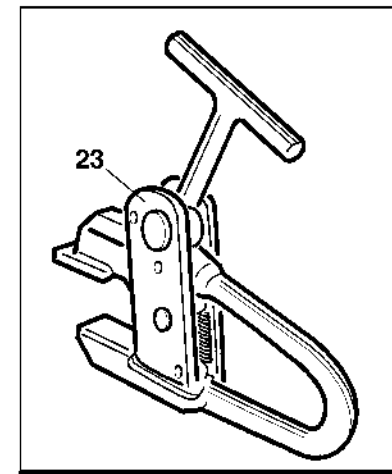

## PEDAL CONTROL

TAV. 6.0

35	*4399126	WASHER 3,2x7x0,5
36	*4399044	SCREW 3x12
37	*3000964	STICKER
38	*4399091	SELF-TAPPING SCREW 3,5x13
39	*4599125	COVER
40	*3000965	STICKER
41	*3006791	SWITCH PLASTIC SUPPORT
42	4599221	LEVER SWITCH
43	*3005928	GROUND CABLE PLATE
45	*6606762	PEDAL UNIT BASE
46	*4399124	SCREW M4x16 8.8
47	*4399860	SCREW M4x40 - 8.8
48	*4599157	DIODE
49	*4599220	TERMINAL BOARD
50	*2001299	CABLE
51	*2001300	CABLE
52	*2005409	PEDAL CONTROL UNIT
53	*3005718	SWITCH COVER
54	4599219	MICROSWITCH
55	*4599128	PLATE
56	*4399045	TOOTHED WASHER 3,2x12x0,5
57	*2018297	EMERGENCY STOP BUTTON D.40
58	*3018179	STICKER

**\* = Non Stock Items**  
**Please, Contact Hennessy for Availability**

30

9

27

## ACCESSORIES & OPTIONS

TAV. 7.0

Rif	Code	Description
1	*3030912	TUBELESS ROLLER SHAFT
2	*4394647	STEEL SHIM 52x65x1
3	*3018066	TYRE SUPPORT
4	*3018067	BEAD BREAKING ROLLER
5	*4398880	SPRING PIN 4x12
6	*3018119	WASHER
7	*4399302	SCREW 14x30
9	*9218165	432/07 ROLLER FOR TUBELESS TIRE
10	*4397504	SCREW 12x30
11	*2110827	SUPPORT
13	*3010831	PIN
14	4396915	RING 41x52Ex0,5 (3)
15	*2019102	BEAD BREAKING DISC
16	*2009782	PLIER
17	*4396916	SELF-LOCKING NUT 27x3
18	*4398657	NUT M12
19	*2110836	SHORT MOUNTING TOOL
20	*3010841	SPRING CONNECTION
21	3001266	SPRING D.18 L=72
22	*3000108	SPACER 12x18x11,5
23	*2019650	PLIERS
24	*3001304	SCREW ANCHOR
25	*3001303	COUPLING
26	*4399121	SCREW 6x6
27	9299271	138/90 PLIERS FOR ALLOY RIMS
28	*3001061	LEVER
29	*6601002	BEAD LIFTING LEVER
30	*2010852	DOUBLE TOOL
32	*4396878	STEEL SHIM 12x25x0,5
33	9213747	KIT OF CLAMP PINS H=6 (4 PCS.)
34	9213748	KIT OF CLAMP PINS H=10 (4 PCS.)
35	9213749	KIT OF CLAMP PINS H=13 (4 PCS.)
36	*2034827	CLAMP FOR ALLOY RIM
37	*4399967	CLAMP
38	* 4399088	SCREW
39	* 3033675	CLAMP FOR ALLOY RIMS