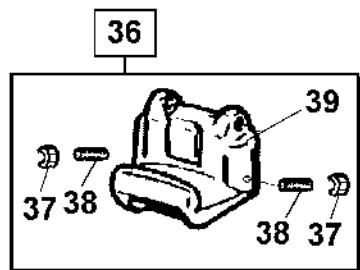

## PEDAL CONTROL

TAV. 6.0

35	*4399126	WASHER 3,2x7x0,5
36	*4399044	SCREW 3x12
37	*3000964	STICKER
38	*4399091	SELF-TAPPING SCREW 3,5x13
39	*4599125	COVER
40	*3000965	STICKER
41	*3006791	SWITCH PLASTIC SUPPORT
42	4599221	LEVER SWITCH
43	*3005928	GROUND CABLE PLATE
45	*6606762	PEDAL UNIT BASE
46	*4399124	SCREW M4x16 8.8
47	*4399860	SCREW M4x40 - 8.8
48	*4599157	DIODE
49	*4599220	TERMINAL BOARD
50	*2001299	CABLE
51	*2001300	CABLE
52	*2005409	PEDAL CONTROL UNIT
53	*3005718	SWITCH COVER
54	4599219	MICROSWITCH
55	*4599128	PLATE
56	*4399045	TOOTHED WASHER 3,2x12x0,5
57	*2018297	EMERGENCY STOP BUTTON D.40
58	*3018179	STICKER

**\* = Non Stock Items**  
**Please, Contact Hennessy for Availability**

30

9

27