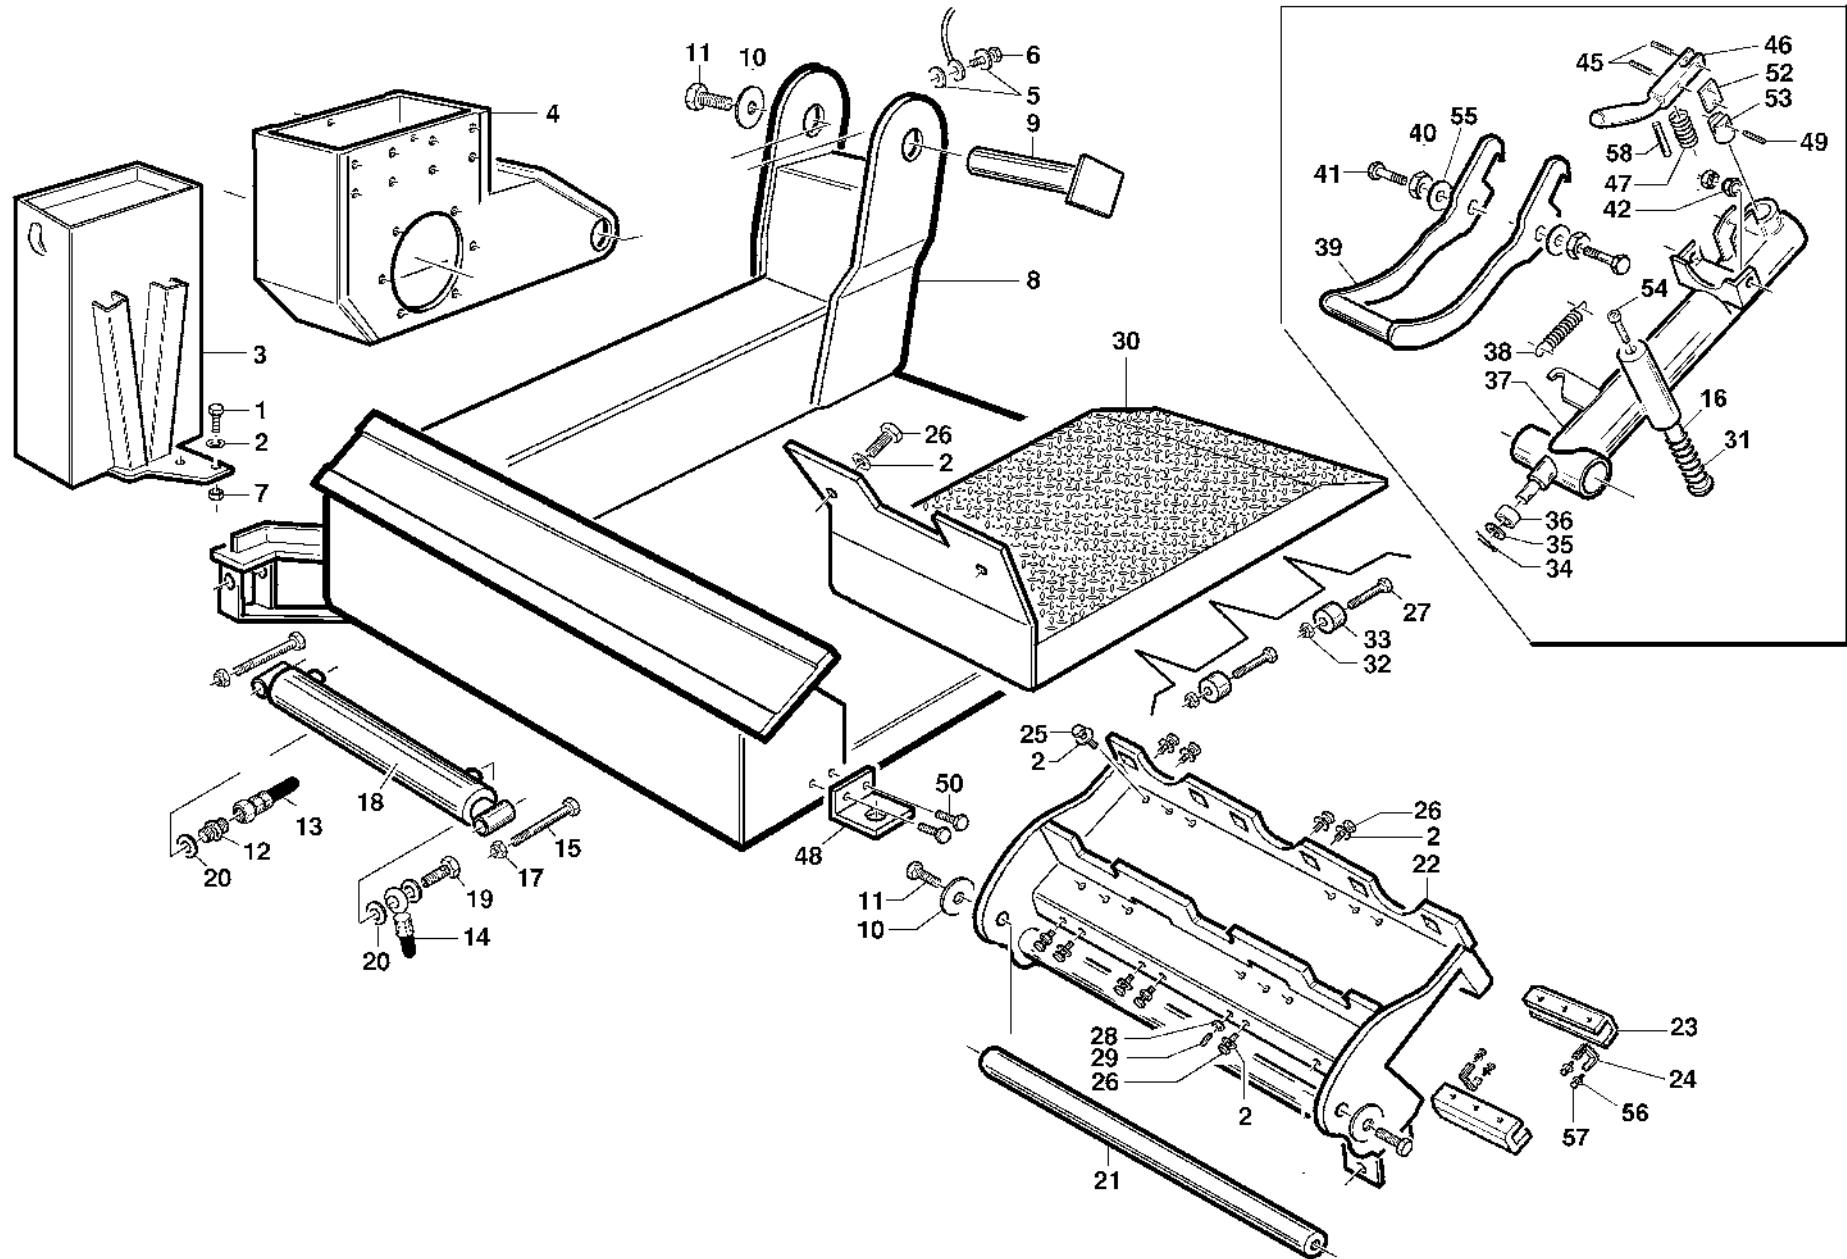

## ORIGINAL SPARE PARTS

# FRAME

TAV. 1.0

Rif	Code	Description
1	*4399880	SCREW TE 10x40
2	*4399378	WASHER D.10 (10,5x21x2)
3	*6611330	SUPPORT
4	*7910913	CHUCK
5	*4399288	TOOTHED WASHER 6,4x11x0,7
6	*4398273	SELF-TAPPING SCREW TCEI 5,5x19
7	*4399969	NUT M10
8	*7913968	BASE
9	*2113544	BEAD BREAKING ARM PIN
10	*3001067	WASHER
11	*4399302	SCREW 14x30 8.8
12	*4199257	NIPPLE 1/4" - h.7 mm.
13	*3011274	HOSE "A" 1/4" L=1550
14	*3011282	HOSE "B" 1/4" L=2150
15	*4399945	VIS M16x100 8.8
16	*3018125	EXPELLER
17	*4399963	SELF-LOCKING NUT M16
18	*6609462	LONG CYLINDER D.50 C=600
19	*4199249	BOLT 1/4"
20	*4399256	COPPER WASHER 1/4" D.13x19x1,5
21	*3009544	TOOL-HOLDER SHAFT
22	87918150	CARRIAGE
23	*3018643	CARRIAGE SLIDE
24	*3019036	SCRAPER 20x20
25	*4399951	SCREW TE 10x35 8.88
26	*4399228	SCREW TE 10x25 8.88
27	*4399945	VIS 16x100
28	*4399967	NUT M10
29	*4398849	SCREW M10x16
30	*6618860	PLATFORM
31	3001038	SPRING