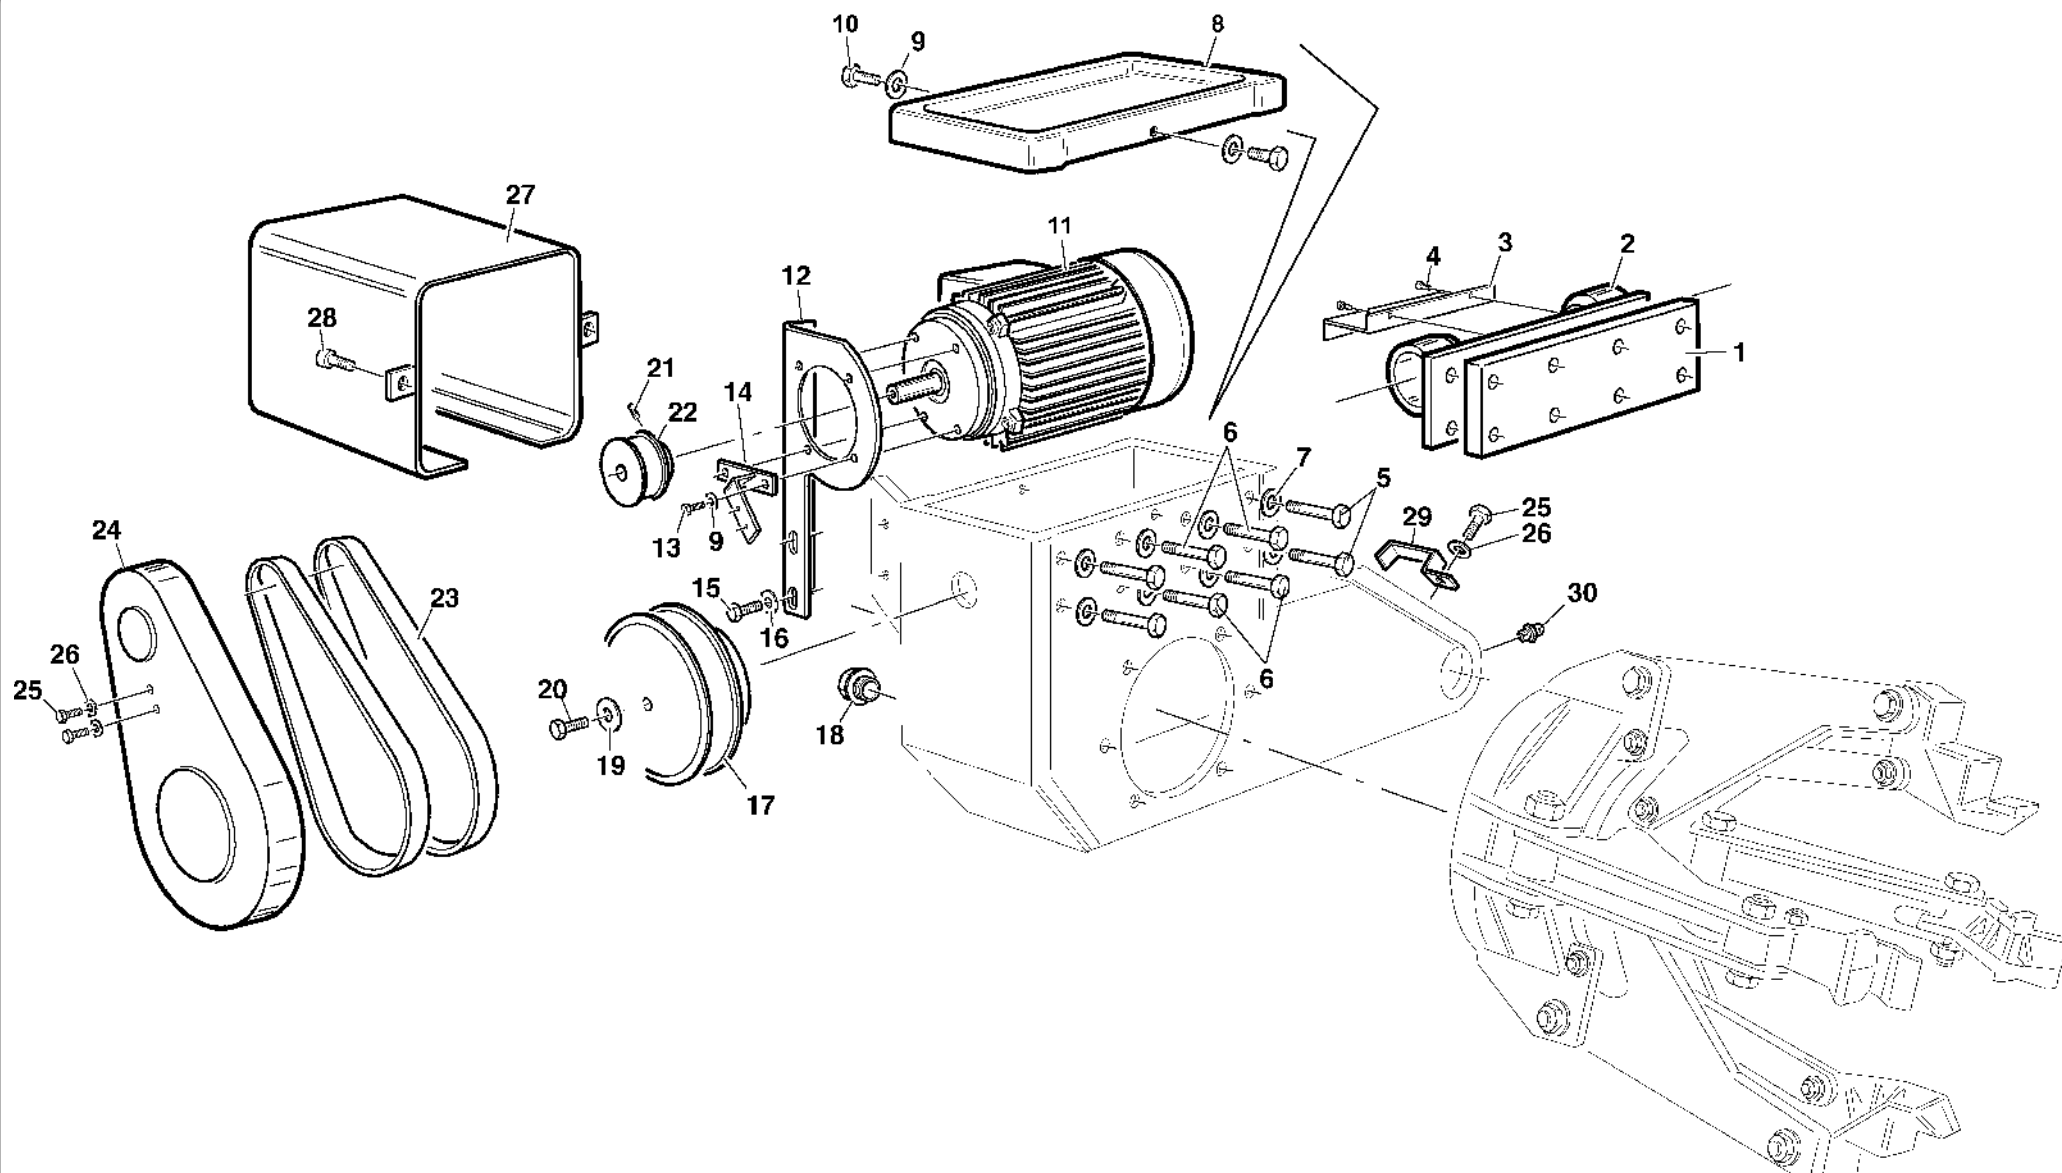

SELF-CENTERING CHUCK ARM

TAV. 3.0

SELF-CENTERING CHUCK ARM

TAV. 3.0

Rif	Code	Description
1	*3011129	SUPPORT PLATE
2	*2101009	WORM SUPPORT
3	*3001010	OIL SCREEN
4	*4399300	SCREW M6x12 8.8
5	*4399933	SCREW M10x50 8.8
6	*4399880	SCREW M10x40 8.8
7	*4399378	WASHER D.10 (10,5x21x2)
8	*3011435	COVER
9	*4399829	WASHER 8 (8,4x16x1,5)
10	*4399305	SCREW 8x12
11	*4594251	MOTOR 3PH 208-230V.50/60HZ Kw1,1/1,5
12	*3011158	HUCK MOTOR SUPPORT
13	*4399935	SCREW 8X25
14	*2111377	BELT CASING SUPPORT
15	*4399786	SCREW M10x30 8.8
16	*3000495	WASHER D.10x36x5
17	*3001052	DRIVEN PULLEY
18	*4297160	OIL LEVEL INDICATOR 3/4"
19	*3001068	WASHER D.10,5x40x5
20	*4399228	SCREW 10x25
21	*4398827	SCREW 8x12
22	*3000975	MOTOR PULLEY
23	4294151	BELT ROFLEX SPZ 750
24	*3011338	BELT CASING
25	*4398723	SCREW 6x12 8.8
26	*4398848	WASHER 6 (6,6x18x1,5)
27	*6611337	PIVOT UNION COVER
28	*4399298	SCREW M8x16 8.8
29	*3011310	CABLE FASTENER
30	*4399207	LUBRICATOR M6

* = Non Stock Items
Please, Contact Hennessy for Availability