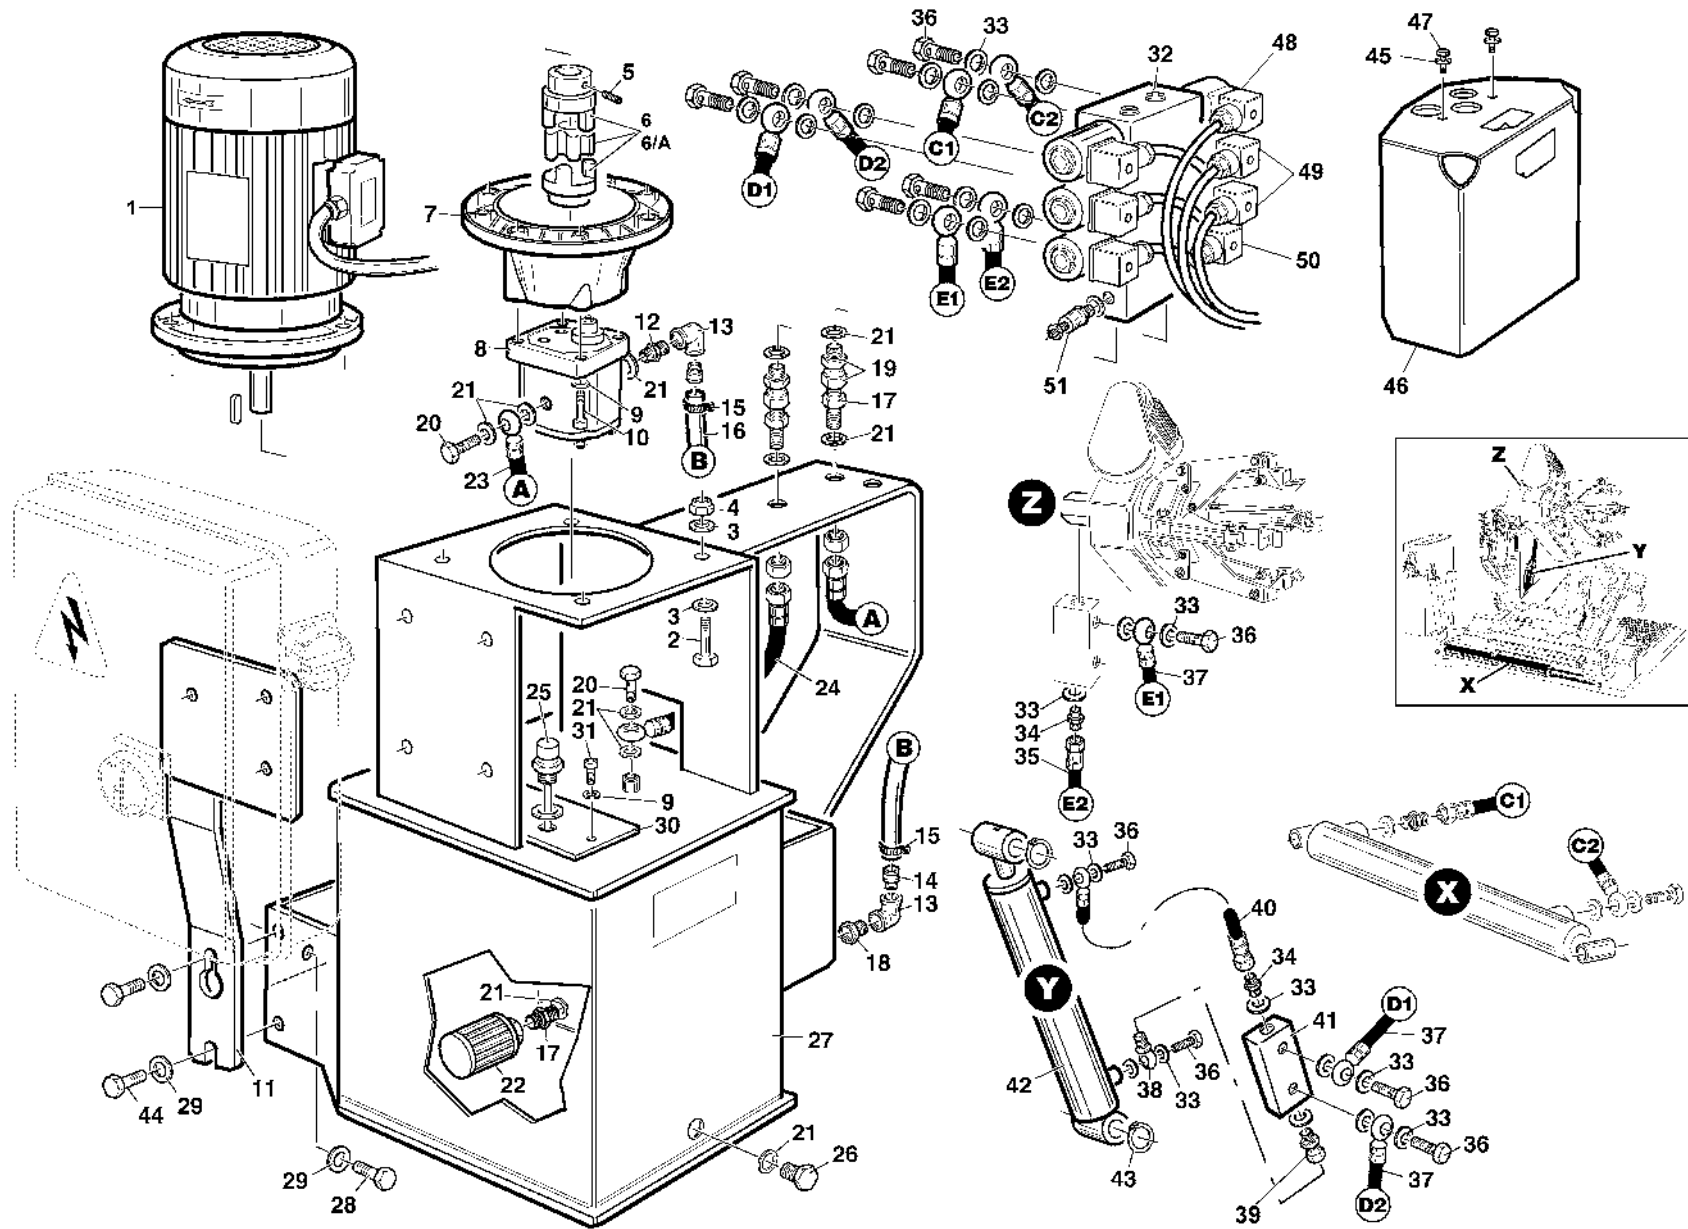

# SELF-CENTERING CHUCK ARM

TAV. 3.0

Rif	Code	Description
1	*3011129	SUPPORT PLATE
2	*2101009	WORM SUPPORT
3	*3001010	OIL SCREEN
4	*4399300	SCREW M6x12 8.8
5	*4399933	SCREW M10x50 8.8
6	*4399880	SCREW M10x40 8.8
7	*4399378	WASHER D.10 (10,5x21x2)
8	*3011435	COVER
9	*4399829	WASHER 8 (8,4x16x1,5)
10	*4399305	SCREW 8x12
11	*4594251	MOTOR 3PH 208-230V.50/60HZ Kw1,1/1,5
12	*3011158	HUCK MOTOR SUPPORT
13	*4399935	SCREW 8X25
14	*2111377	BELT CASING SUPPORT
15	*4399786	SCREW M10x30 8.8
16	*3000495	WASHER D.10x36x5
17	*3001052	DRIVEN PULLEY
18	*4297160	OIL LEVEL INDICATOR 3/4"
19	*3001068	WASHER D.10,5x40x5
20	*4399228	SCREW 10x25
21	*4398827	SCREW 8x12
22	*3000975	MOTOR PULLEY
23	4294151	BELT ROFLEX SPZ 750
24	*3011338	BELT CASING
25	*4398723	SCREW 6x12 8.8
26	*4398848	WASHER 6 (6,6x18x1,5)
27	*6611337	PIVOT UNION COVER
28	*4399298	SCREW M8x16 8.8
29	*3011310	CABLE FASTENER
30	*4399207	LUBRICATOR M6

## HYDRAULIC POWER UNIT

TAV. 4.0

Rif	Code	Description
1	*4594305	MOTOR 3PH 200-240/345-415V.50/60HZ
2	*4399826	SCREW M8x45 - 8.8
3	*4399863	WASHER 8 (9x24x2)
4	*4399900	SELF-LOCKING NUT M8
5	*4399121	SCREW 6x6
6	*4197873	ELASTIC JOINT HE41
6A	*4197230	ELASTIC JOINT HE-6
7	*4197872	FLANGE GR.80 D.200 HL5L
8	*4197254	PUMP 4LT.
9	*4399998	WASHER 6 (6,4x12x1,6)
10	*4399299	SCREW TCEI 6x30 8.8
11	*6611311	CONTROL UNIT SUPPORT
12	*4196767	NIPPLE 3/8" - 1/2"
13	*4196780	UNION 1/2"
14	*4199792	UNION 1/2"
15	*4199793	BAND 19x28
16	*3013722	PIPE L=550
17	*4197600	UNION 3/8"
18	*4197163	REDUCTION PIECE 1/2"-3/8"
19	*4197621	UNION 3/8"
20	*4197330	"DRILLED UNION BOLT 3/8""
21	*4198598	COPPER WASHER 3/8" 17x23x1,5
22	*4197241	OIL FILTER
23	*3011285	HOSE 3/8" L=420 PUMP DELIVERY
24	*3011284	DRAINING HOSE 3/8" L=320
25	*4197047	OIL LEVEL PLUG 1/2" WITH DIPST
26	*4196747	CAP 3/8"
27	*6611287	OIL TANK
28	*4399966	SCREW M10x20 - 8.8