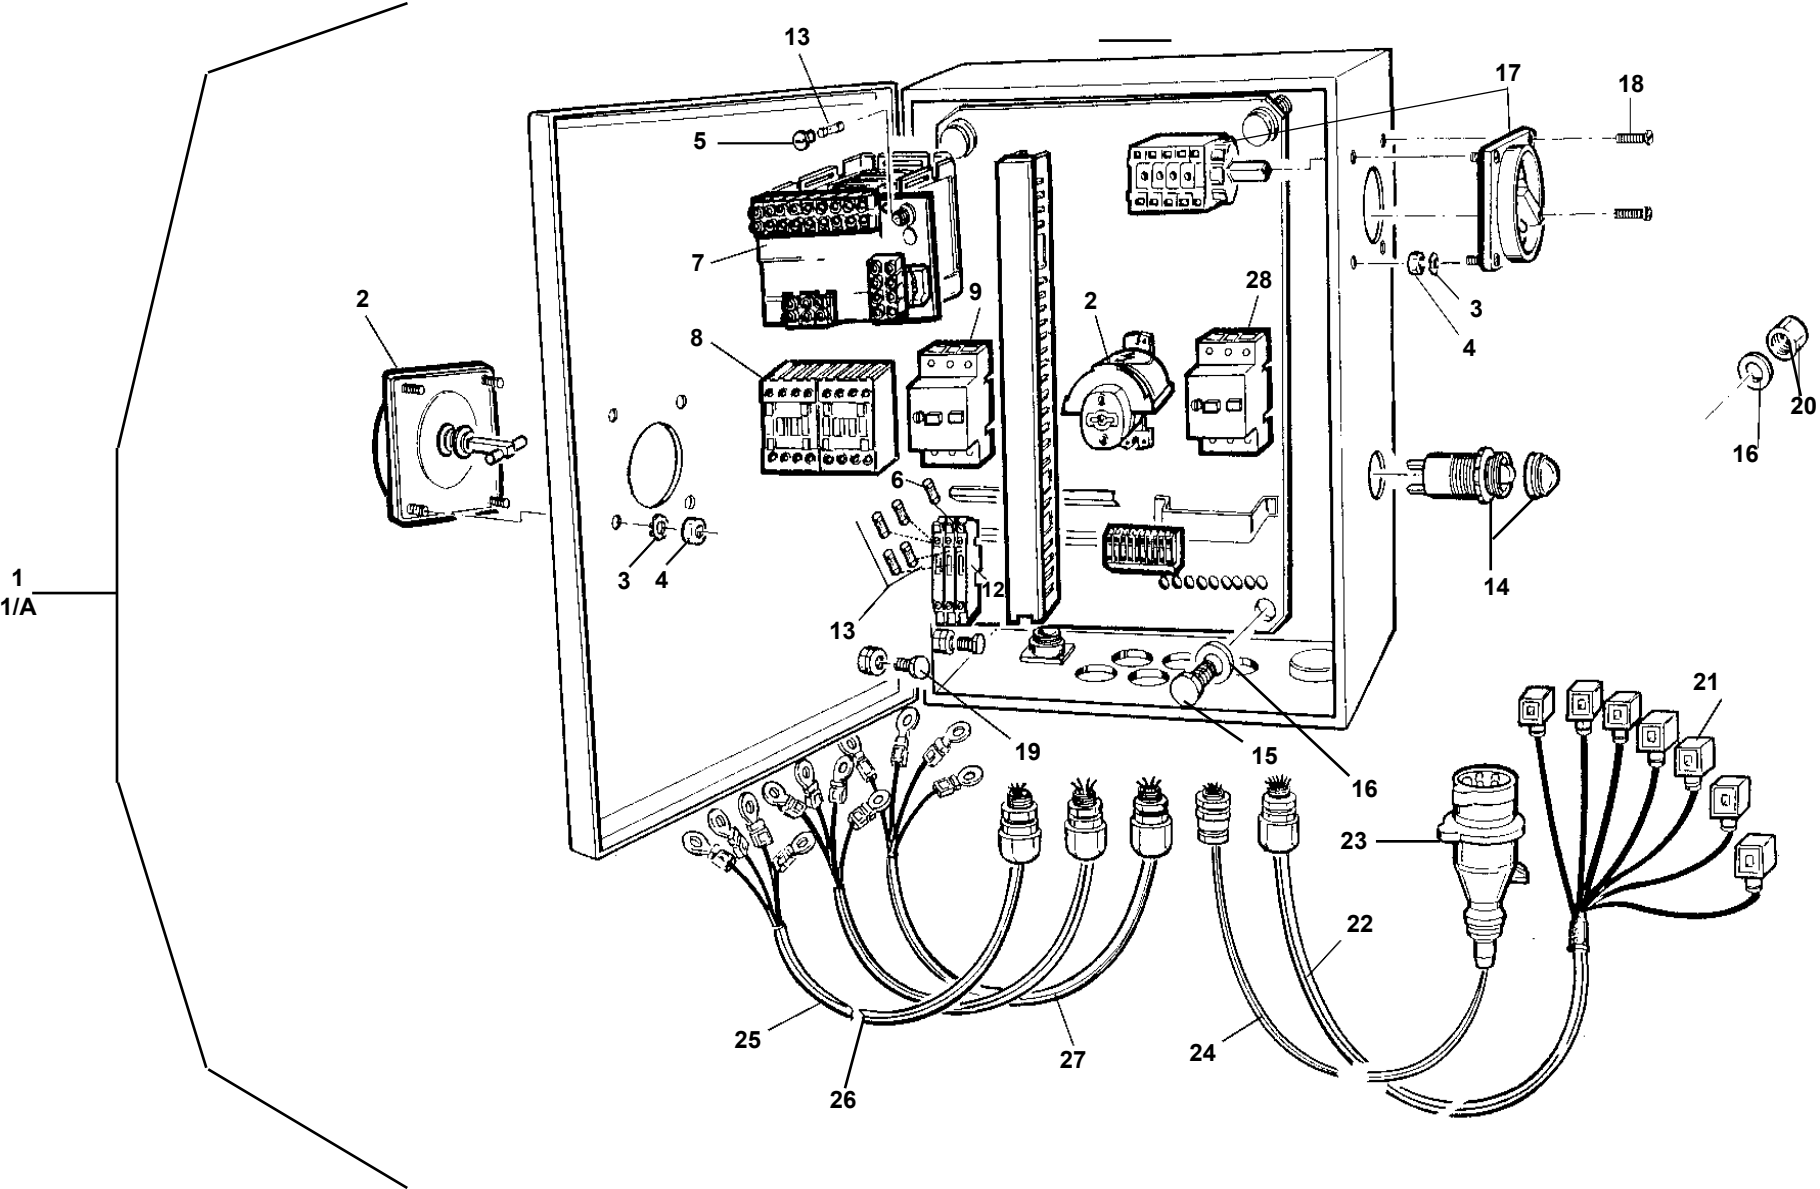

ELECTRIC PANEL

ELECTRIC PANEL

TAV. 5.0

Rif	Code	Description
1	*2005408	ELECTR. UNIT 3PH 50HZ CE
1A	*2008644	ELECTR. UNIT 3PH 60HZ CE
2	*4599153	SWITCH
3	*4399703	WASHER
4	*4399996	NUT M4 6S
5	*4599154	FUSE CAP
6	*4597707	FUSE 3,15A 5x20 F 250V.
7	*4599158	TRANSFORMER
8	*4599148	RELAY
9	*4597932	MOTOR OVERLOAD CUTOUT 10-16A
12	*4597985	FUSE-HOLDER
13	*4597984	FUSE 1 A 5x20 T 250V.
14	*4599160	PILOT LAMP
15	*4399305	SCREW M8x12 8.8
16	*4399829	WASHER 8 (8,4x16x1,5)
17	*4597897	POLE CHANGE SWITCH
18	*4399092	SCREW
19	*4399299	SCREW TCEI 6x30 8.8
20	*4399976	NUT M8
21	*4599166	CONNECTOR
22	*2001285	HARNESS
23	*4598058	ELECTRICAL PLUG 3PH 16A
24	*2000519	3 PHASE LEAD CABLE
25	*2001287	HARNESS
26	*2001286	HARNESS
27	*2001284	HARNESS
28	*4597274	MOTOR OVERLOAD CUTOUT 6,3-10A

* = Non Stock Items
Please, Contact Hennessy for Availability