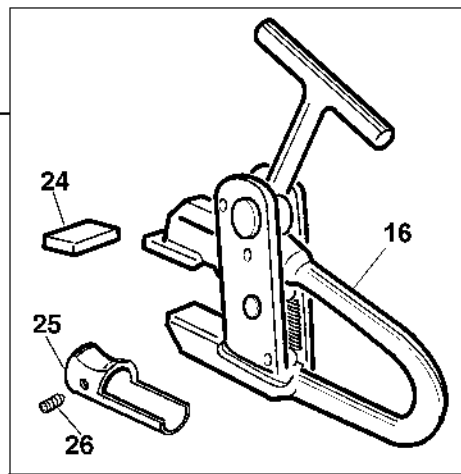

## PEDAL CONTROL

TAV. 6.0

35	*4399126	WASHER 3,2x7x0,5
36	*4399044	SCREW 3x12
37	*3000964	STICKER
38	*4399091	SELF-TAPPING SCREW 3,5x13
39	*4599125	COVER
40	*3000965	STICKER
41	*3006791	SWITCH PLASTIC SUPPORT
42	4599221	LEVER SWITCH
43	*3005928	GROUND CABLE PLATE
45	*6606762	PEDAL UNIT BASE
46	*4399124	SCREW M4x16 8.8
47	*4399860	SCREW M4x40 - 8.8
48	*4599157	DIODE
49	*4599220	TERMINAL BOARD
50	*2001299	CABLE
51	*2001300	CABLE
52	*2005409	PEDAL CONTROL UNIT
53	*3005718	SWITCH COVER
54	4599219	MICROSWITCH
55	*4599128	PLATE
56	*4399045	TOOTHED WASHER 3,2x12x0,5
57	*2018297	EMERGENCY STOP BUTTON D.40
58	*3018179	STICKER

**\* = Non Stock Items**  
**Please, Contact Hennessy for Availability**

30

9

27

## ACCESSORIES & OPTIONS

TAV. 7.0

Rif	Code	Description
1	*3030912	TUBELESS ROLLER SHAFT
2	*4394647	STEEL SHIM 52x65x1
3	*3018066	TYRE SUPPORT
4	*3018067	BEAD BREAKING ROLLER
5	*4398880	SPRING PIN 4x12
6	*3018119	WASHER
7	*4399302	SCREW 14x30
9	*9218165	432/07 ROLLER FOR TUBELESS TIRE
10	*4397504	SCREW 12x30
11	*2110827	SUPPORT
13	*3010831	PIN
14	4396915	RING 41x52Ex0,5 (3)
15	*2019102	BEAD BREAKING DISC
16	*2009782	PLIER
17	*4396916	SELF-LOCKING NUT 27x3
18	*4398657	NUT M12
19	*2110836	SHORT MOUNTING TOOL
20	*3010841	SPRING CONNECTION
21	3001266	SPRING D.18 L=72
22	*3000108	SPACER 12x18x11,5
23	*2019650	PLIERS
24	*3001304	SCREW ANCHOR
25	*3001303	COUPLING
26	*4399121	SCREW 6x6
27	9299271	138/90 PLIERS FOR ALLOY RIMS
28	*3001061	LEVER
29	*6601002	BEAD LIFTING LEVER
30	*2010852	DOUBLE TOOL
32	*4396878	STEEL SHIM 12x25x0,5
33	9213747	KIT OF CLAMP PINS H=6 (4 PCS.)
34	9213748	KIT OF CLAMP PINS H=10 (4 PCS.)
35	9213749	KIT OF CLAMP PINS H=13 (4 PCS.)
36	*2034827	CLAMP FOR ALLOY RIM
37	*4399967	CLAMP
38	* 4399088	SCREW
39	* 3033675	CLAMP FOR ALLOY RIMS