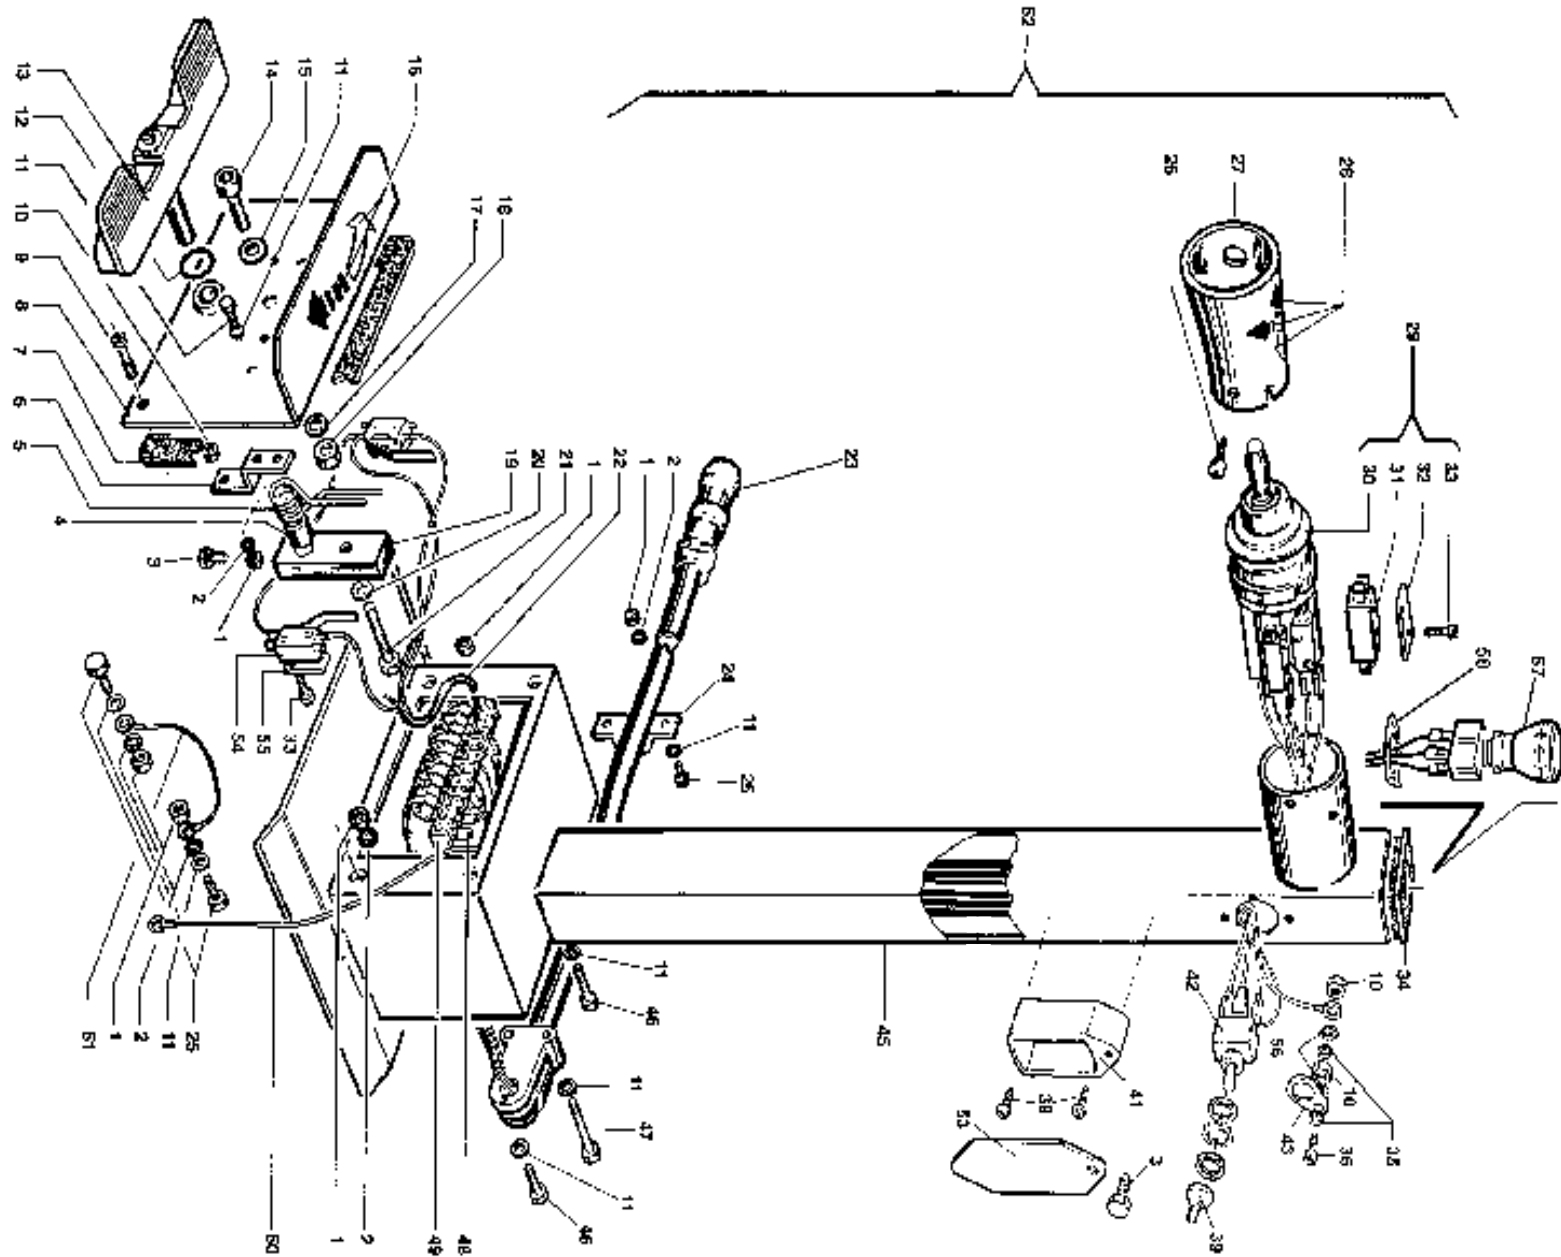

PEDAL CONTROL

TAV. 6.0

PEDAL CONTROL

TAV. 6.0

Ref	Code	Description
1	*4399996	NUT M4 6S
2	*4399703	TOOTHED WASHER 4,3x8x0,5
3	*4399229	SCREW 6x10 8.8
4	*3001135	SPACER
5	3007133	PEDAL CONTROL SPRING
6	*3001143	KEEP PLATE
7	*3001138	GASKET
8	*6600977	BOX CAP
9	*4399222	SCREW M4x14
10	*4399127	NUT M3 6S
11	*4399903	WASHER 4 (4,5x12x1,5)
12	*4299223	O-RING 13,94x2,62
13	*2401100	PEDAL
14	*4399954	SCREW M8x20 - 8.8
15	*4399829	WASHER 8 (8,4x16x1,5)
16	*3000961	STICKER
17	*4399122	TOOTHED WASHER 8,4x15x0,8
18	*4399976	NUT M8
19	*3001131	MICROSWITCH CONTROL LEVER
20	*4399998	WASHER 6 (6,4x12x1,6)
21	*4399090	SCREW M6x30 8.8
22	*2001301	HARNESS
23	2001298	HARNESS
24	*3001069	U-BOLT D.19
25	*4399905	SCREW M4x12 8.8
26	*4399995	SELF-TAPPING SCREW 3,5x13
27	*3001139	COVER
28	*3000962	STICKER
29	2001142	MANIPULATOR
30	*3001137	GUARD
31	*4599129	MICROSWITCH
32	*4599128	PLATE
33	*4399123	SCREW 3x20
34	*3018175	PEDAL UNIT END COVER

* = Non Stock Items
Please, Contact Hennessy for Availability