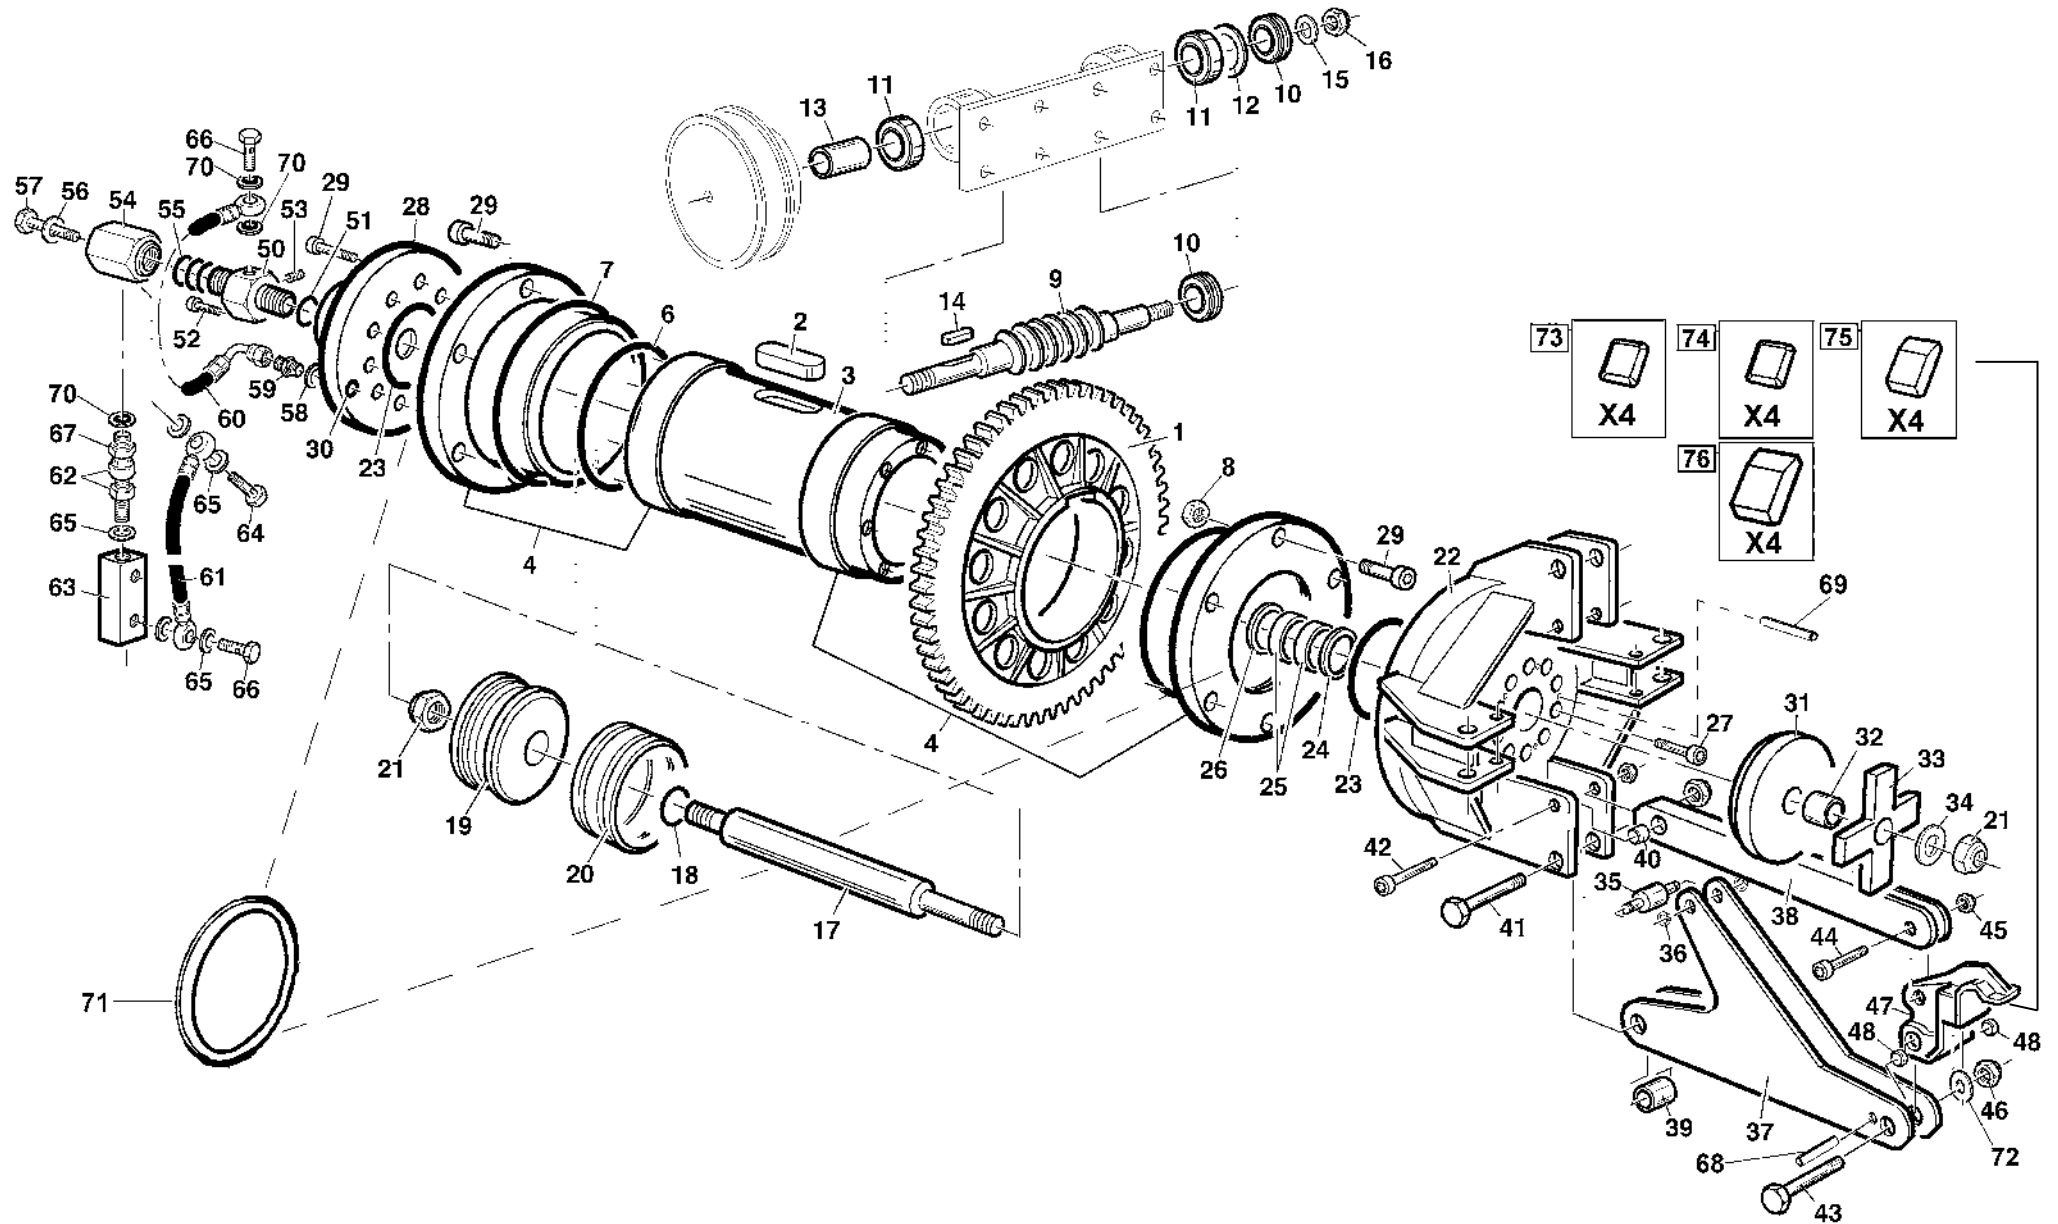

SELF-CENTERING CHUCK

TAV. 2.0

SELF-CENTERING CHUCK

TAV. 2.0

Rif	Code	Description
1	*3010839	HELICAL GEAR
2	*4399218	TAB 20x12x60
3	*3011706	CYLINDER D.85
4	*2019104	SUPPORT
6	4296871	O-RING 113,9x3,53
7	4296743	O-RING 145,64x3,53
8	*4397678	FLANGED NUT M8
9	85611403	WORM
10	*4299284	BEARING
11	*4299285	BEARING
12	*3001115	SPACER
13	*3000999	SPACER D.26x36x58
14	*4399287	TAB 7x8x30
15	3001114	WASHER D.16,2x38x7
16	*4399181	NUT M16x1,5
17	*3010975	CYLINDER ROD
18	4299136	O-RING D.21,82x3,53
19	*3002875	PISTON D.85
20	4298690	SEAL RING
21	*4398683	SELF-LOCKING NUT M20x1,5
22	*2111708	CHUCK
23	4298691	O-RING D.78,97x3,53
24	4298689	SCRAPER RING
25	4298688	GUIDE RING
26	4298687	SEAL RING
27	*4396672	SCREW TCEI 10x30 12.9
28	*3002876	CYLINDER BACK COVERING
29	*4398684	SCREW TCEI 8x30 12.9
30	4298924	O-RING 3024 (2,62x6,02)
31	*3002978	CHUCK OPENING CONTROL
32	*3011092	SPACER
33	*3002980	CROSS PIECE

* = Non Stock Items
Please, Contact Hennessy for Availability